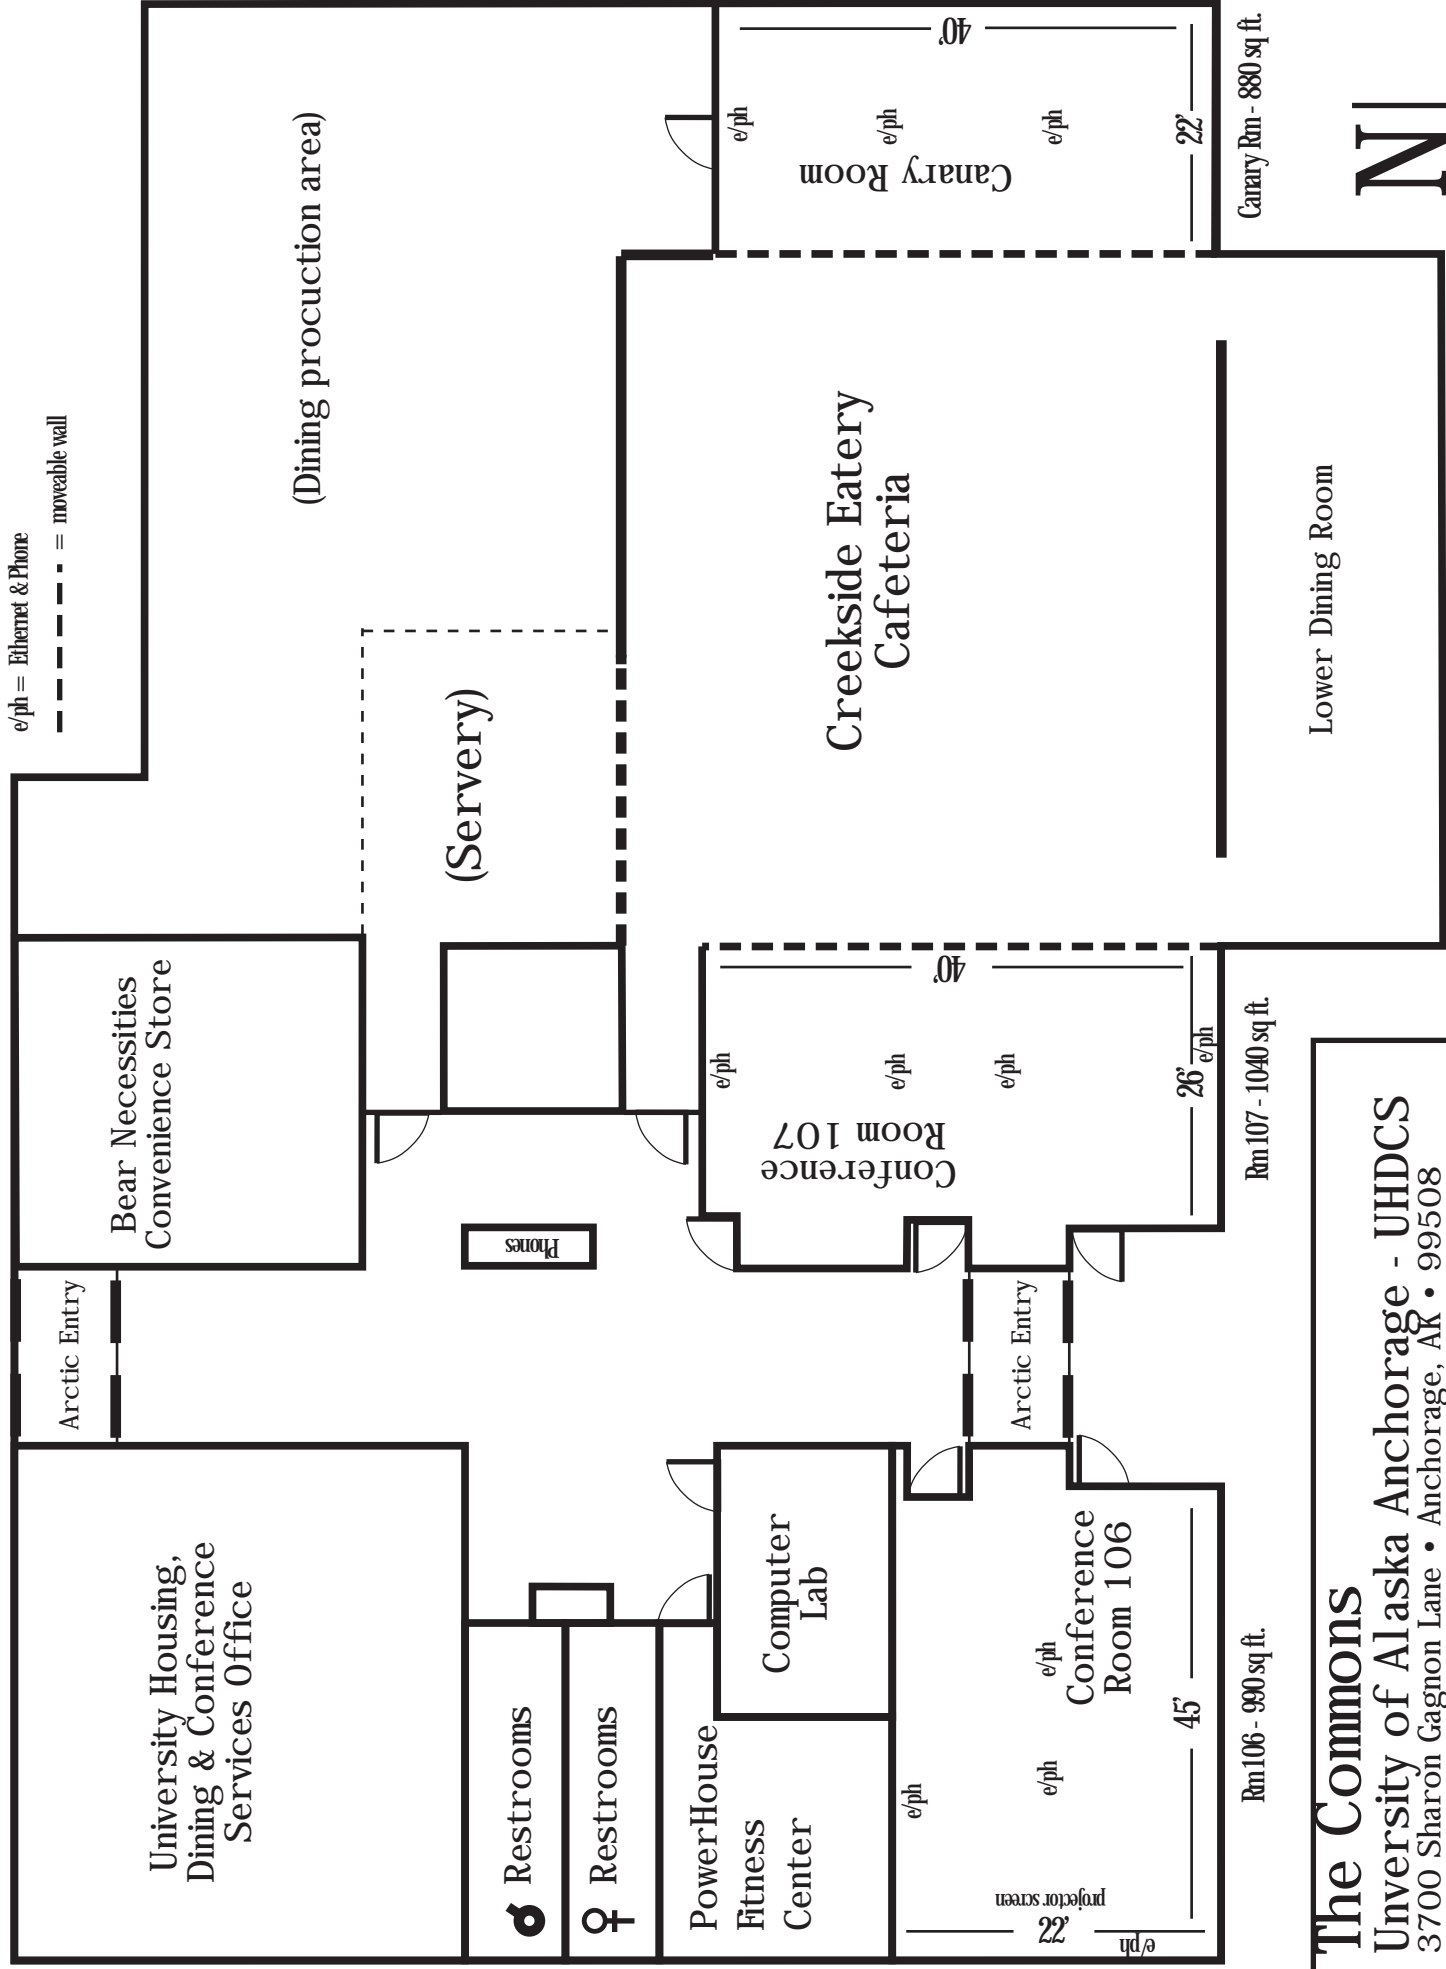

e/ph = Ethernet & Phone

- - - = moveable wall

Canary Rm - 880 sq. ft.

Rm 107 - 1040 sq. ft.

Rm 106 - 990 sq. ft.

The Commons
 University of Alaska Anchorage - UHDCS
 3700 Sharon Gagnon Lane • Anchorage, AK • 99508
 (907) 751-7200 • (907) 751-7281 fax