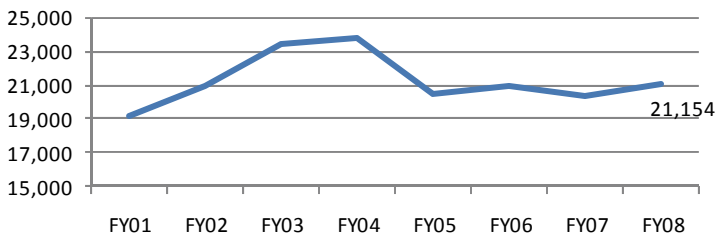

Performance Metrics Trends

Prepared Fall '08

MATANUSKA-SUSITNA
COMMUNITY COLLEGE

High Demand Job Area Awards

Retention

SCH

Revenue (in thousands)