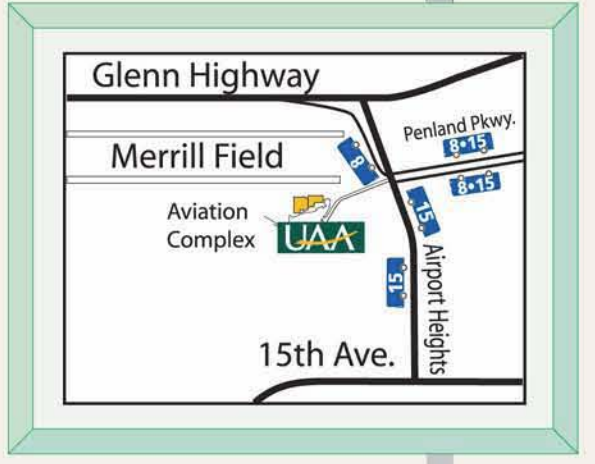

UAA LEGEND

Information	Coffee Kiosk
Parking Services	Dining
Parking	Seawolf Shuttle Stops
Pay 'N Park	People Mover Stops
Metered/Visitor Parking	WOLFcard Kiosk
Emergency Phone	ATM
	Student Health Center

Bike Route
 Multi-Use Trail

- Eugene F Short Hall (ESH)
- Sally Monserud Hall (SMH and LRC)
- Beatrice G McDonald Hall (BMH)
- Gordon W Hartlieb Hall (GHH)
- Edward & Cathryn Rasmuson Hall (RH)
- Lucy Cuddy Hall (CUDY)
- Auto/Diesel Technology Building (ADT)
- Professional Studies Building (PSB)
- Wendy Williamson Auditorium (WWA)
- Allied Health Sciences Building (AHS)
- Wells Fargo Sports Complex (WFSC)
- Bookstore (BKS) and Copy Center
- Student Union (SU)
- Engineering Building (ENGR)
- Science Building (SCI)
- Social Science Building (SSB)
- Consortium Library (LIB)
- Administrative/Humanities Building (ADM)
- Fine Arts Building (ARTS)
- MAC Units
- Templewood
- Commons (CMMS)
- East Hall (EASTH)
- West Hall (WESTH)
- North Hall (NORTHH)
- Central Parking Garage
- Ecosystem-Biomedical Health Laboratory (EBL)
- ANSEP Building
- University Lake Building (ULB)

University Center
3901 Old Seward Hwy.

Aviation Complex
2811 Merrill Field Drive

Diplomacy Building
4500 Diplomacy Drive