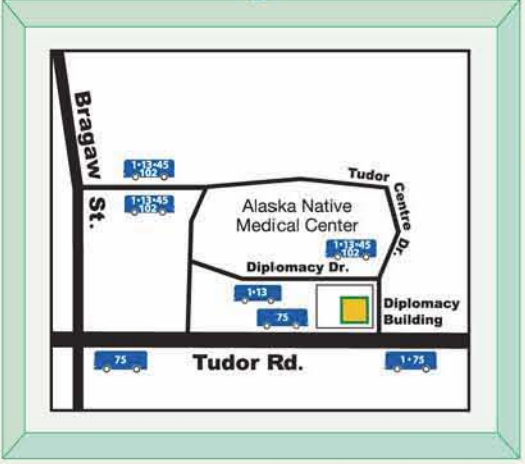

Bike Route
 Multi-Use Trail

- Eugene F Short Hall (ESH)
- Sally Monserud Hall (SMH and LRC)
- Beatrice G McDonald Hall (BMH)
- Gordon W Hartlieb Hall (GHH)
- Edward & Cathryn Rasmuson Hall (RH)
- Lucy Cuddy Hall (CUDY)
- Auto/Diesel Technology Building (ADT)
- Professional Studies Building (PSB)
- Wendy Williamson Auditorium (WWA)
- Allied Health Sciences Building (AHS)
- Wells Fargo Sports Complex (WFSC)
- Bookstore (BKS) and Copy Center
- Student Union (SU)
- Engineering Building (ENGR)
- Science Building (SCI)
- Social Science Building (SSB)
- Consortium Library (LIB)
- Administrative/Humanities Building (ADM)
- Fine Arts Building (ARTS)
- MAC Units
- Templewood
- Commons (CMMS)
- East Hall (EASTH)
- West Hall (WESTH)
- North Hall (NORTHH)
- Central Parking Garage
- Ecosystem-Biomedical Health Laboratory (EBL)
- ANSEP Building
- University Lake Building (ULB)

University Center
3901 Old Seward Hwy.

Aviation Complex
2811 Merrill Field Drive

Diplomacy Building
4500 Diplomacy Drive