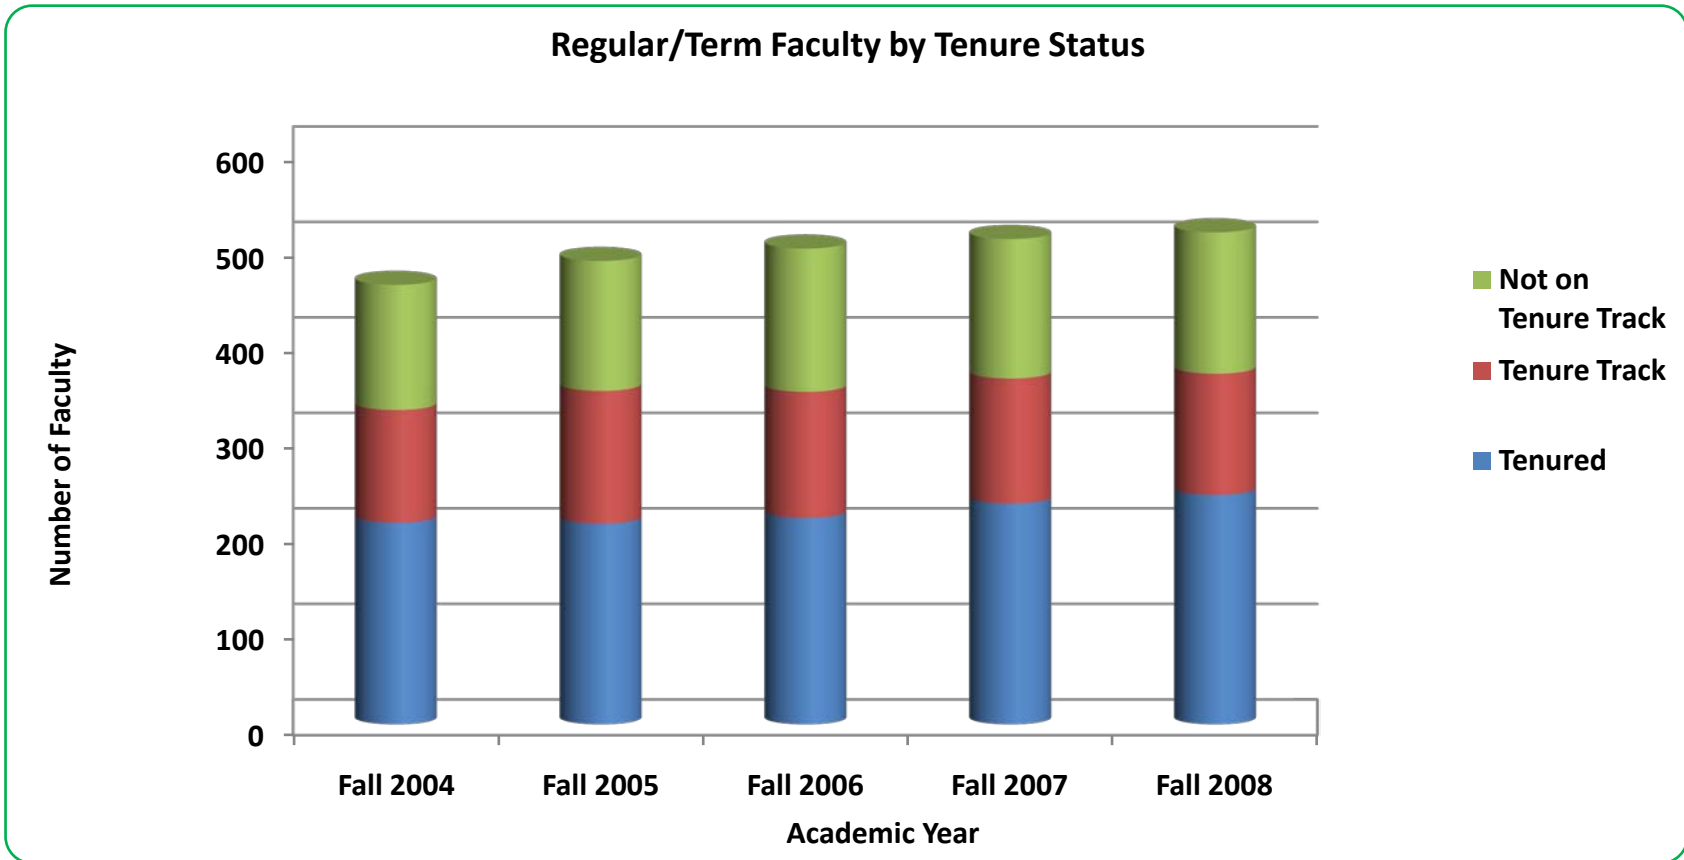

**Regular/Term Faculty by Tenure Status
University of Alaska Anchorage - MAU**

	Tenured	Tenure Track	Not on Tenure Track	Total Faculty	% Tenured of All Faculty	Tenure & Tenure Track Total	% Tenured of Tenure Total
Fall 2004	238	143	144	525	45.3%	381	62.5%
Fall 2005	236	167	149	552	42.8%	403	58.6%
Fall 2006	242	160	163	565	42.8%	402	60.2%
Fall 2007	260	153	163	576	45.1%	413	63.0%
Fall 2008	271	153	169	593	45.7%	424	63.9%

**Regular/Term Faculty by Tenure Status
University of Alaska Anchorage - Anchorage Campus**

	Tenured	Tenure Track	Not on Tenure Track	Total Faculty	% Tenured of All Faculty	Tenure & Tenure Track Total	% Tenured of Tenure Total
Fall 2004	211	118	131	460	45.9%	329	64.1%
Fall 2005	210	139	136	485	43.3%	349	60.2%
Fall 2006	216	132	150	498	43.4%	348	62.1%
Fall 2007	231	131	146	508	45.5%	362	63.8%
Fall 2008	240	127	148	515	46.6%	367	65.4%