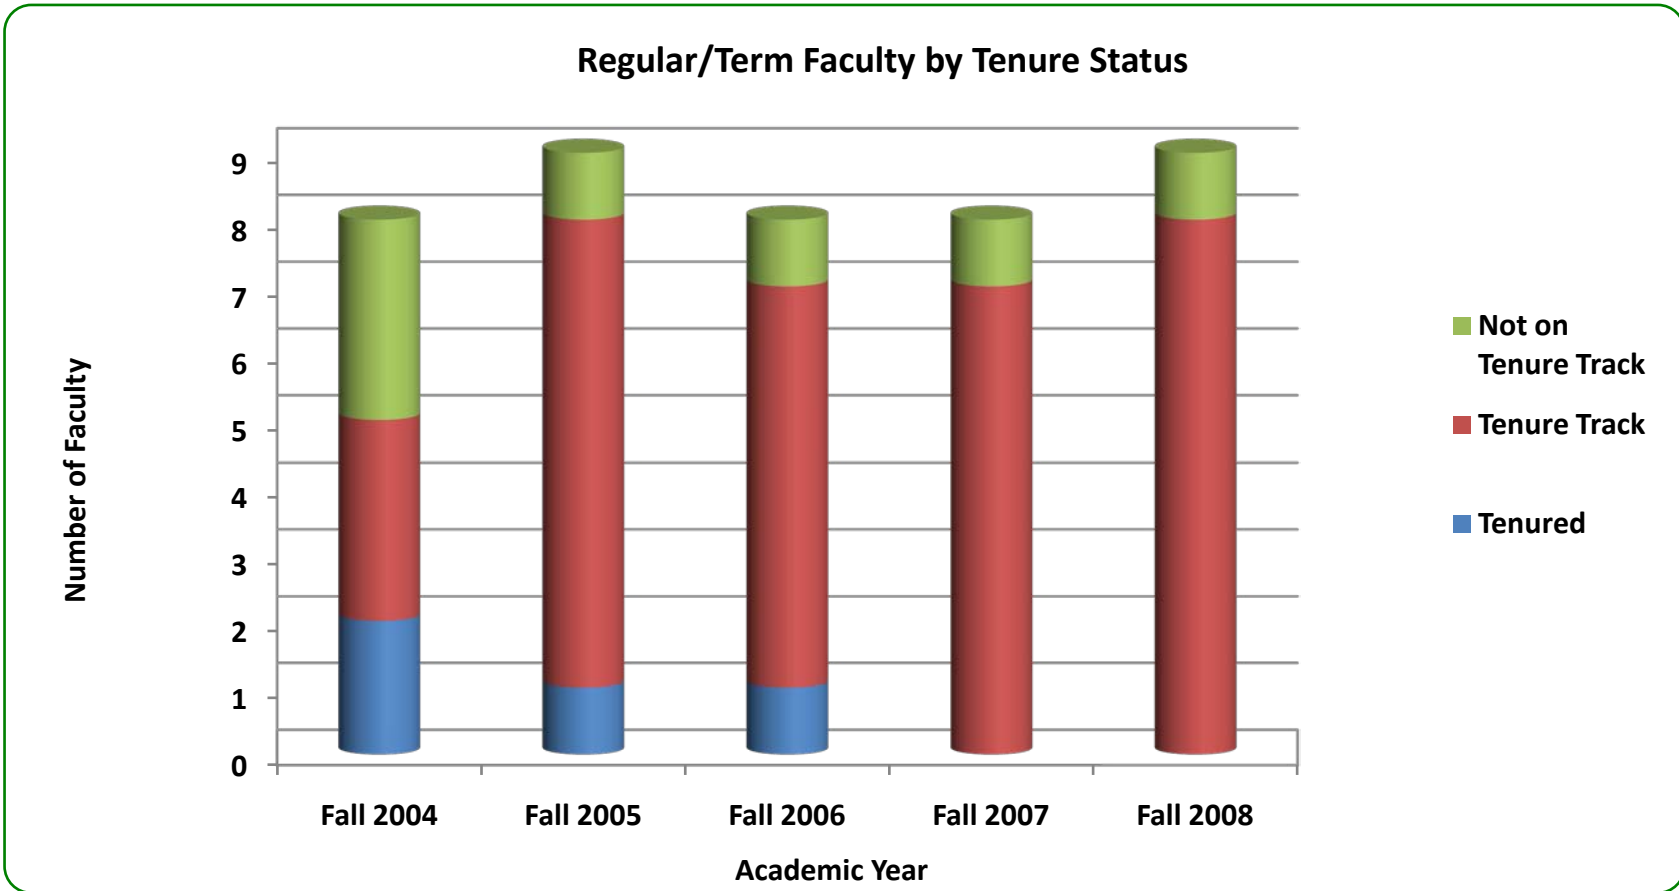

**Regular/Term Faculty by Tenure Status
University of Alaska Anchorage - Kodiak College**

	Tenured	Tenure Track	Not on Tenure Track	Total Faculty	% Tenured of All Faculty	Tenure & Tenure Track Total	% Tenured of Tenure Total
Fall 2004	2	3	3	8	25.0%	5	40.0%
Fall 2005	1	7	1	9	11.1%	8	12.5%
Fall 2006	1	6	1	8	12.5%	7	14.3%
Fall 2007	0	7	1	8	0.0%	7	0.0%
Fall 2008	0	8	1	9	0.0%	8	0.0%