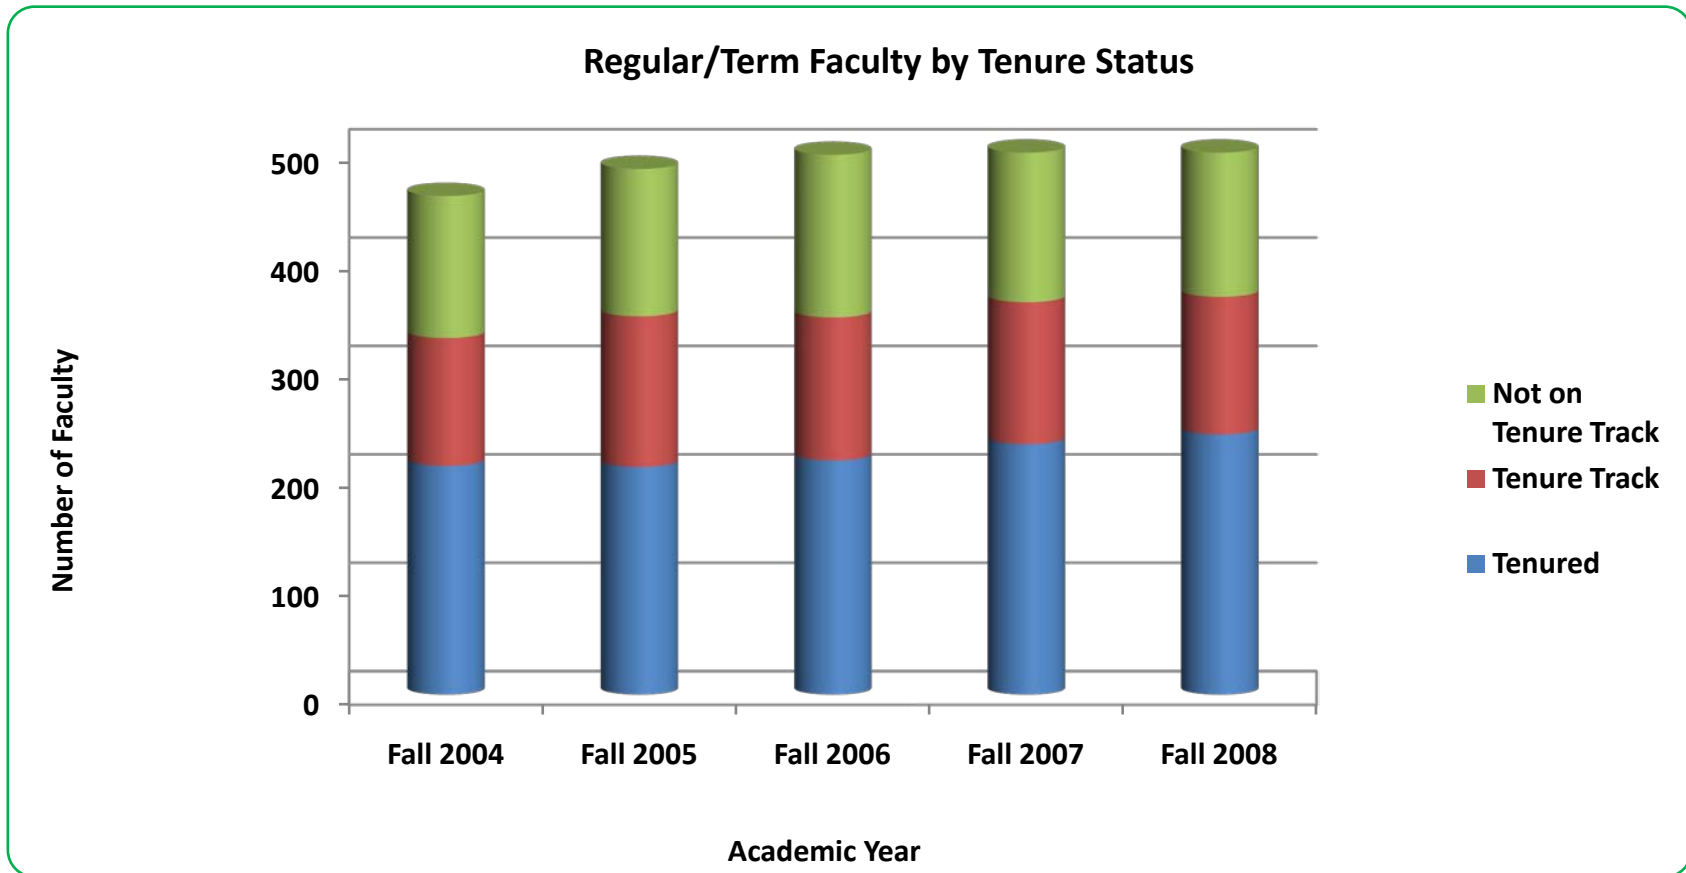

**Regular/Term Faculty by Tenure Status
University of Alaska Anchorage - MAU**

	Tenured	Tenure Track	Not on Tenure Track	Total Faculty	% Tenured of All Faculty	Tenure & Tenure Track Total	% Tenured of Tenure Total
Fall 2004	238	143	144	525	45.3%	381	62.5%
Fall 2005	236	167	149	552	42.8%	403	58.6%
Fall 2006	242	160	163	565	42.8%	402	60.2%
Fall 2007	260	153	163	576	45.1%	413	63.0%
Fall 2008	271	153	169	593	45.7%	424	63.9%

**Regular/Term Faculty by Tenure Status
University of Alaska Anchorage - Anchorage Campus**

	Tenured	Tenure Track	Not on Tenure Track	Total Faculty	% Tenured of All Faculty	Tenure & Tenure Track Total	% Tenured of Tenure Total
Fall 2004	211	118	131	460	45.9%	329	64.1%
Fall 2005	210	139	136	485	43.3%	349	60.2%
Fall 2006	216	132	150	498	43.4%	348	62.1%
Fall 2007	231	131	146	508	45.5%	362	63.8%
Fall 2008	240	127	148	515	46.6%	367	65.4%