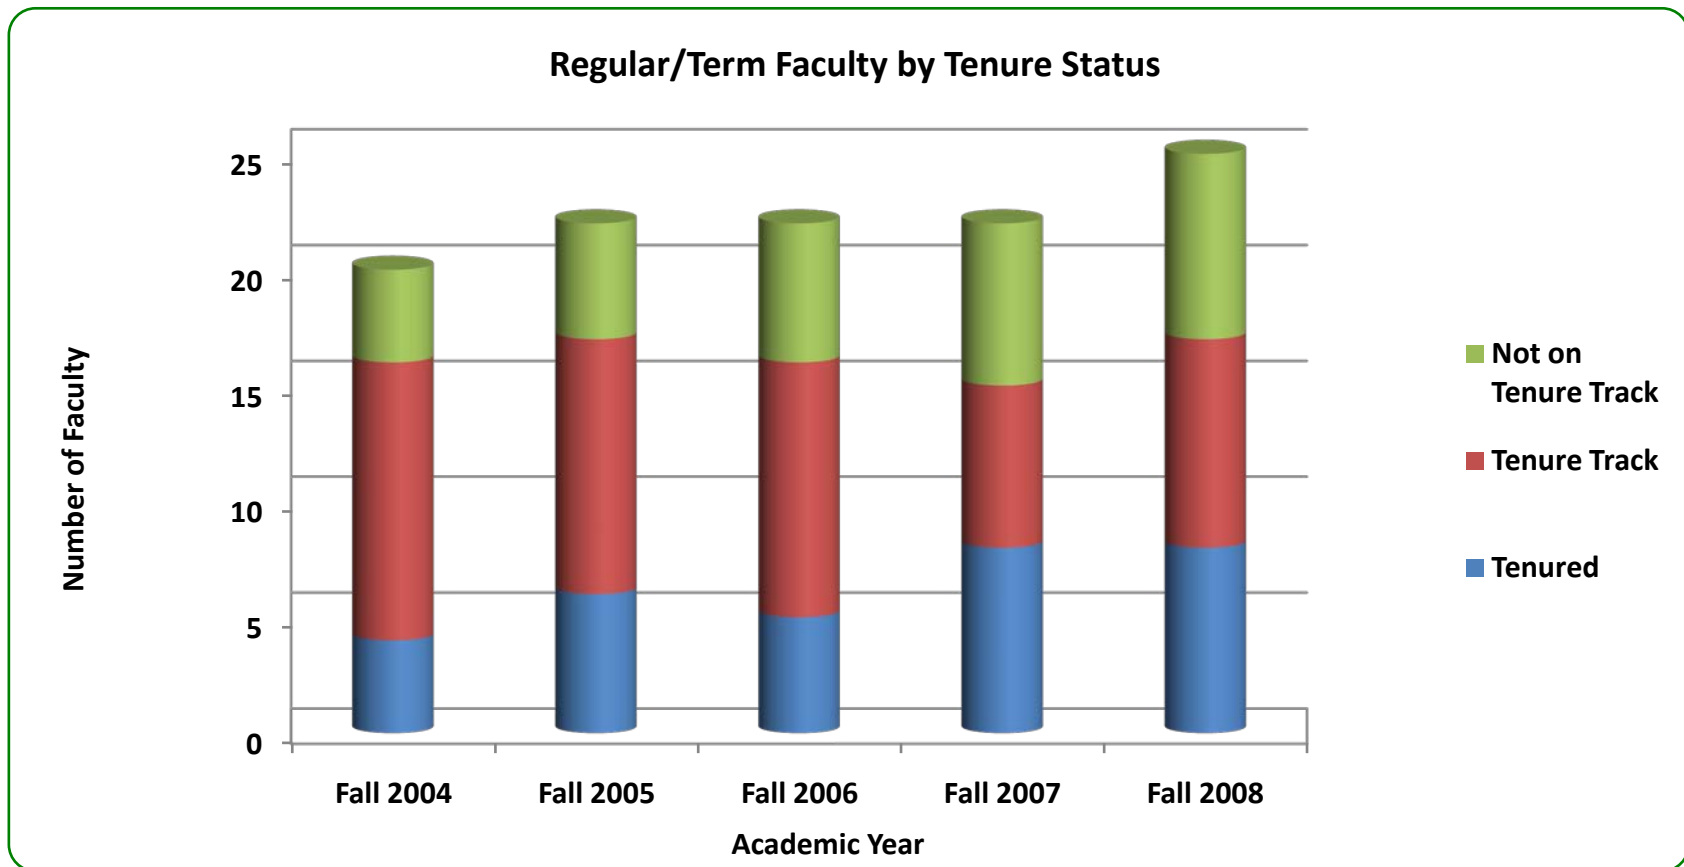

Regular/Term Faculty by Tenure Status
University of Alaska Anchorage - Matanuska-Susitna College

	Tenured	Tenure Track	Not on Tenure Track	Total Faculty	% Tenured of All Faculty	Tenure & Tenure Track Total	% Tenured of Tenure Total
Fall 2004	4	12	4	20	20.0%	16	25.0%
Fall 2005	6	11	5	22	27.3%	17	35.3%
Fall 2006	5	11	6	22	22.7%	16	31.3%
Fall 2007	8	7	7	22	36.4%	15	53.3%
Fall 2008	8	9	8	25	32.0%	17	47.1%