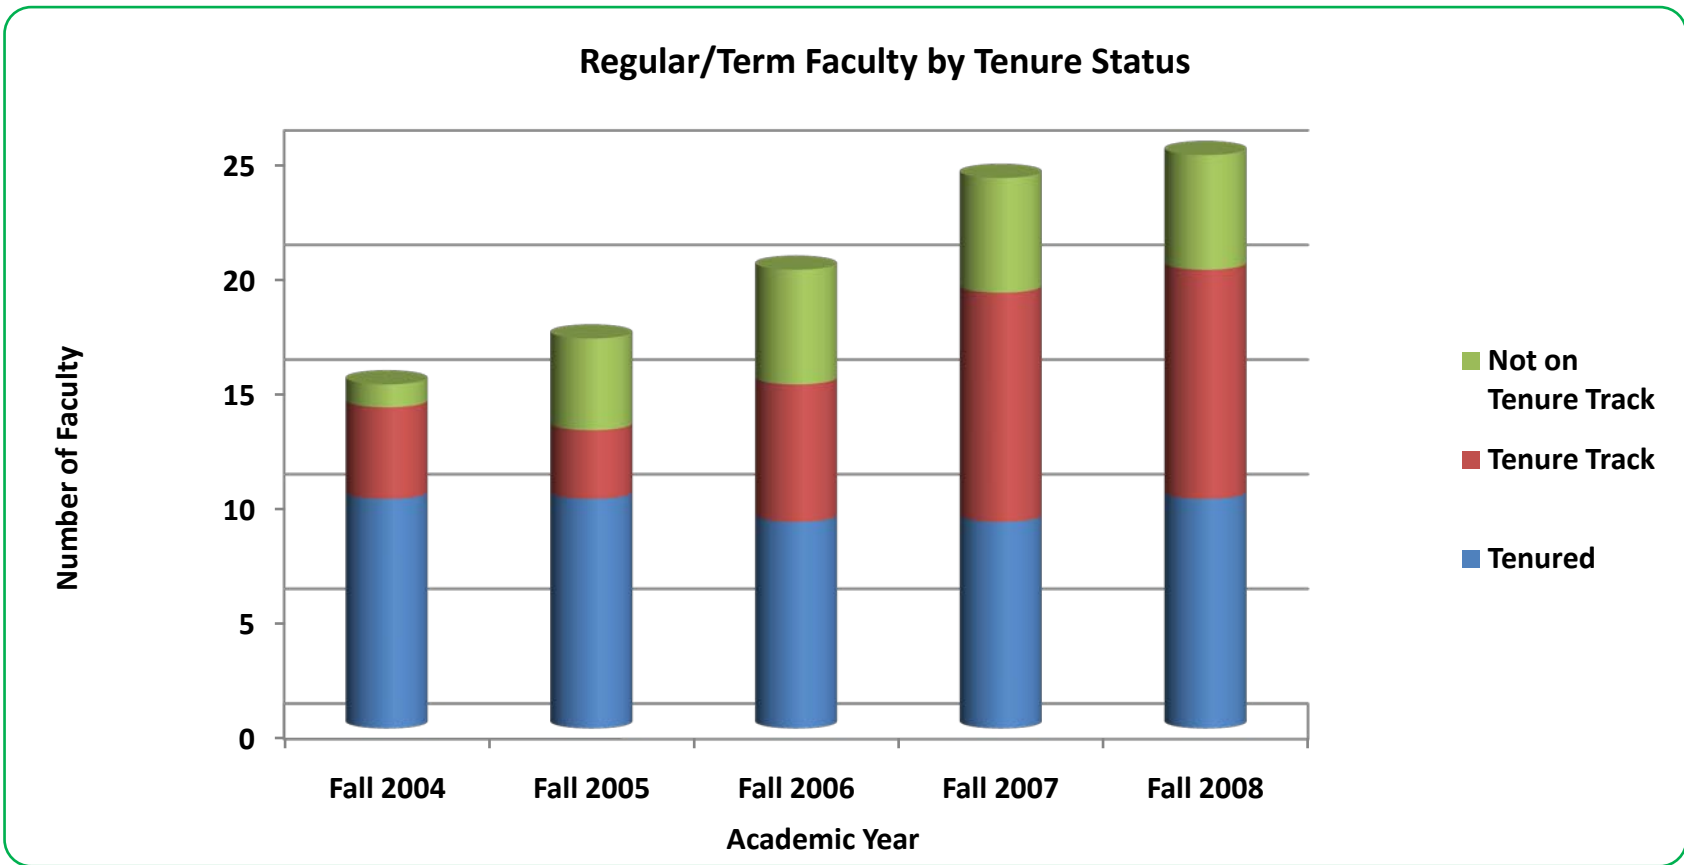

Regular/Term Faculty by Tenure Status
University of Alaska Anchorage - School of Engineering

	Tenured	Tenure Track	Not on Tenure Track	Total Faculty	% Tenured of All Faculty	Tenure & Tenure Track Total	% Tenured of Tenure Total
Fall 2004	10	4	1	15	66.7%	14	71.4%
Fall 2005	10	3	4	17	58.8%	13	76.9%
Fall 2006	9	6	5	20	45.0%	15	60.0%
Fall 2007	9	10	5	24	37.5%	19	47.4%
Fall 2008	10	10	5	25	40.0%	20	50.0%