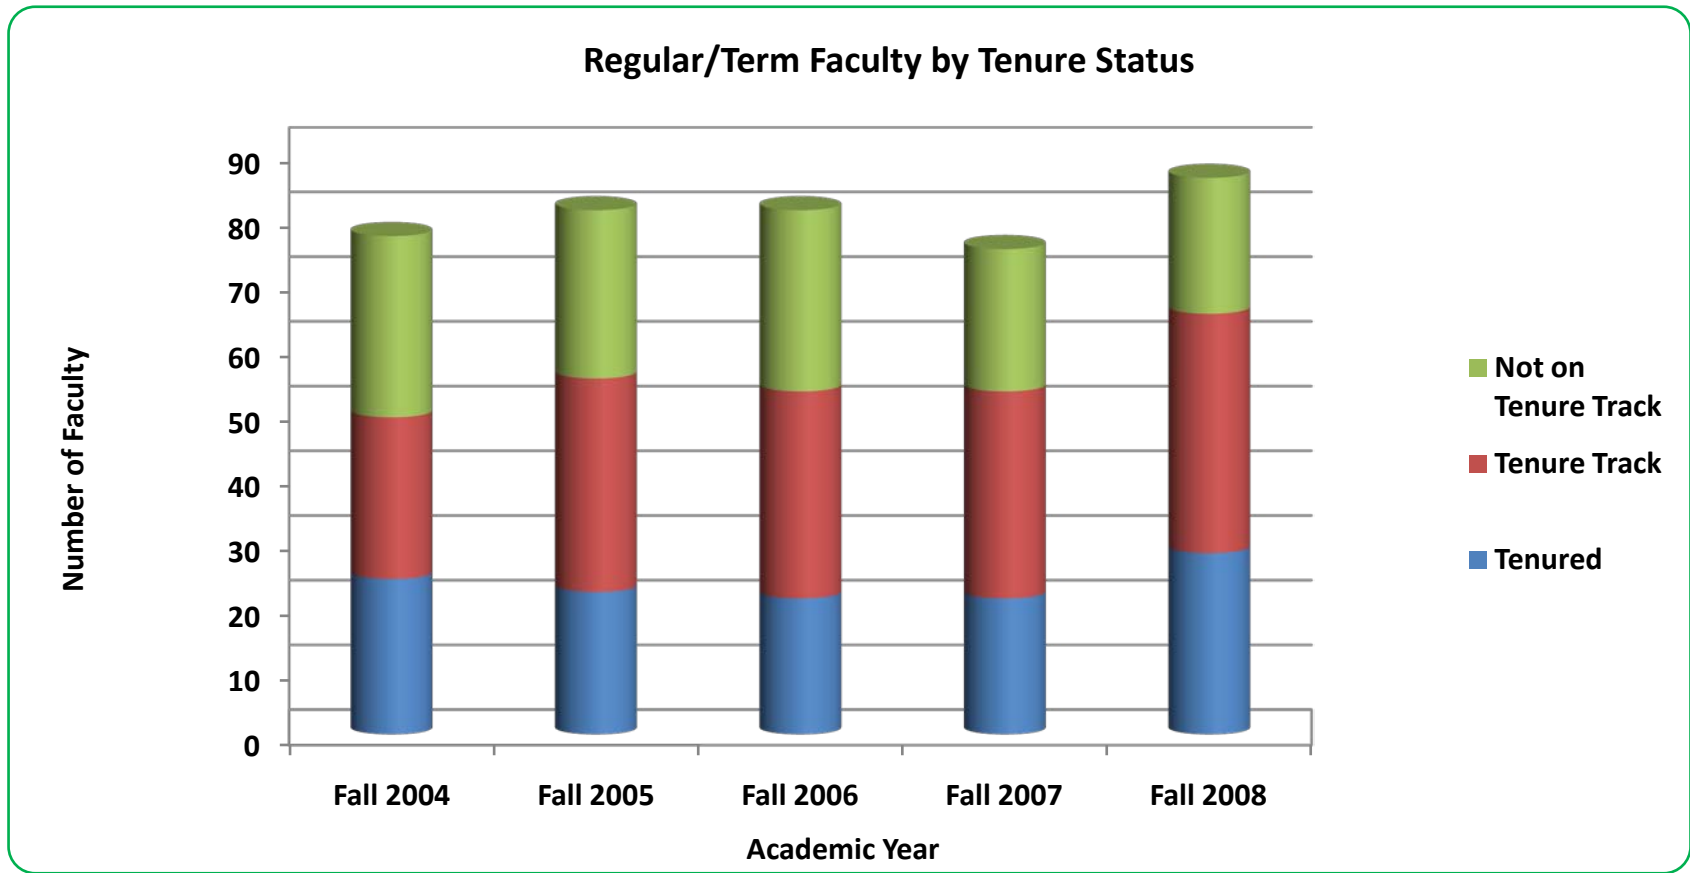

Regular/Term Faculty by Tenure Status
University of Alaska Anchorage - College of Health & Social Welfare

	Tenured	Tenure Track	Not on Tenure Track	Total Faculty	% Tenured of All Faculty	Tenure & Tenure Track Total	% Tenured of Tenure Total
Fall 2004	24	25	28	77	31.2%	49	49.0%
Fall 2005	22	33	26	81	27.2%	55	40.0%
Fall 2006	21	32	28	81	25.9%	53	39.6%
Fall 2007	21	32	22	75	28.0%	53	39.6%
Fall 2008	28	37	21	86	32.6%	65	43.1%