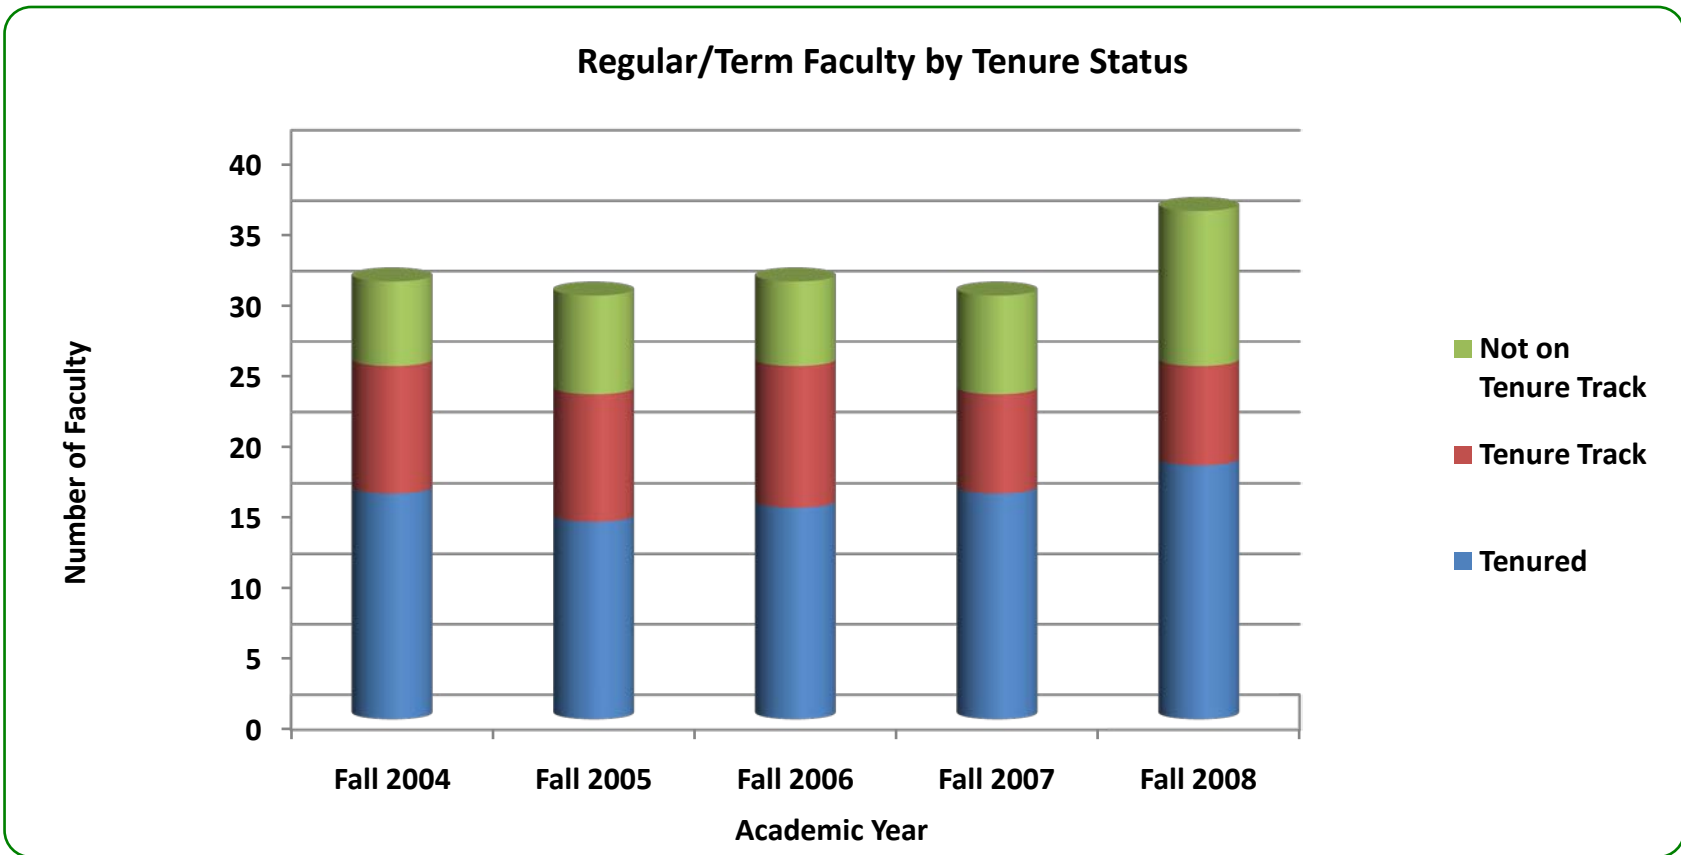

**Regular/Term Faculty by Tenure Status
University of Alaska Anchorage - Kenai College**

	Tenured	Tenure Track	Not on Tenure Track	Total Faculty	% Tenured of All Faculty	Tenure & Tenure Track Total	% Tenured of Tenure Total
Fall 2004	16	9	6	31	51.6%	25	64.0%
Fall 2005	14	9	7	30	46.7%	23	60.9%
Fall 2006	15	10	6	31	48.4%	25	60.0%
Fall 2007	16	7	7	30	53.3%	23	69.6%
Fall 2008	18	7	11	36	50.0%	25	72.0%