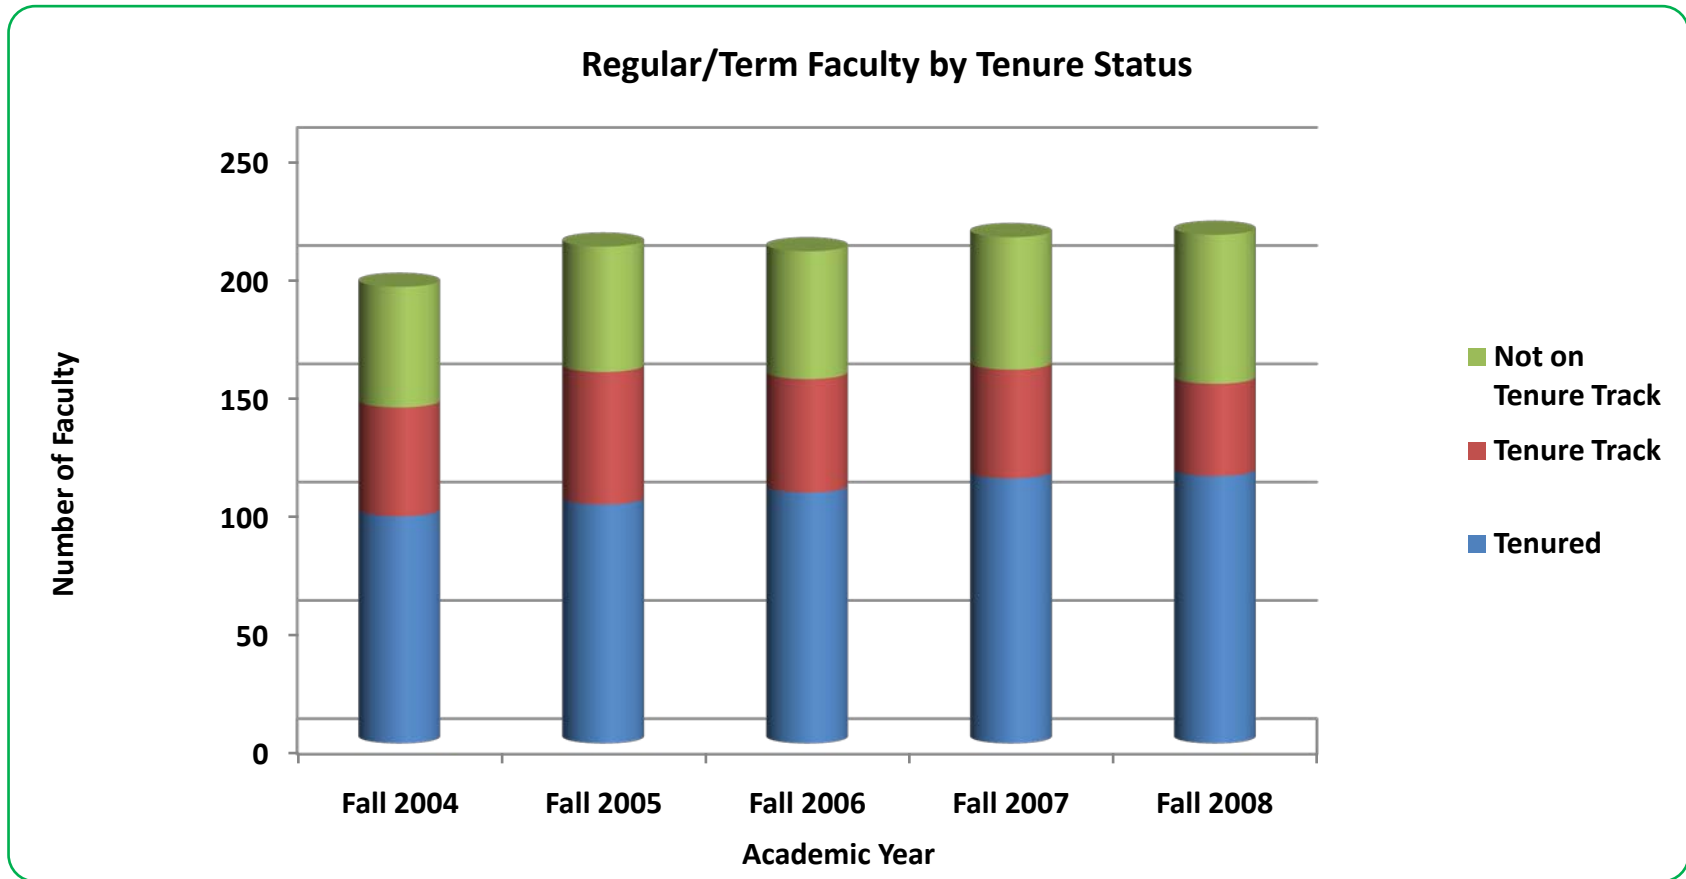

Regular/Term Faculty by Tenure Status
University of Alaska Anchorage - College of Arts & Sciences

	Tenured	Tenure Track	Not on Tenure Track	Total Faculty	% Tenured of All Faculty	Tenure & Tenure Track Total	% Tenured of Tenure Total
Fall 2004	96	46	51	193	49.7%	142	67.6%
Fall 2005	101	56	53	210	48.1%	157	64.3%
Fall 2006	106	48	54	208	51.0%	154	68.8%
Fall 2007	112	46	56	214	52.3%	158	70.9%
Fall 2008	113	39	63	215	52.6%	152	74.3%