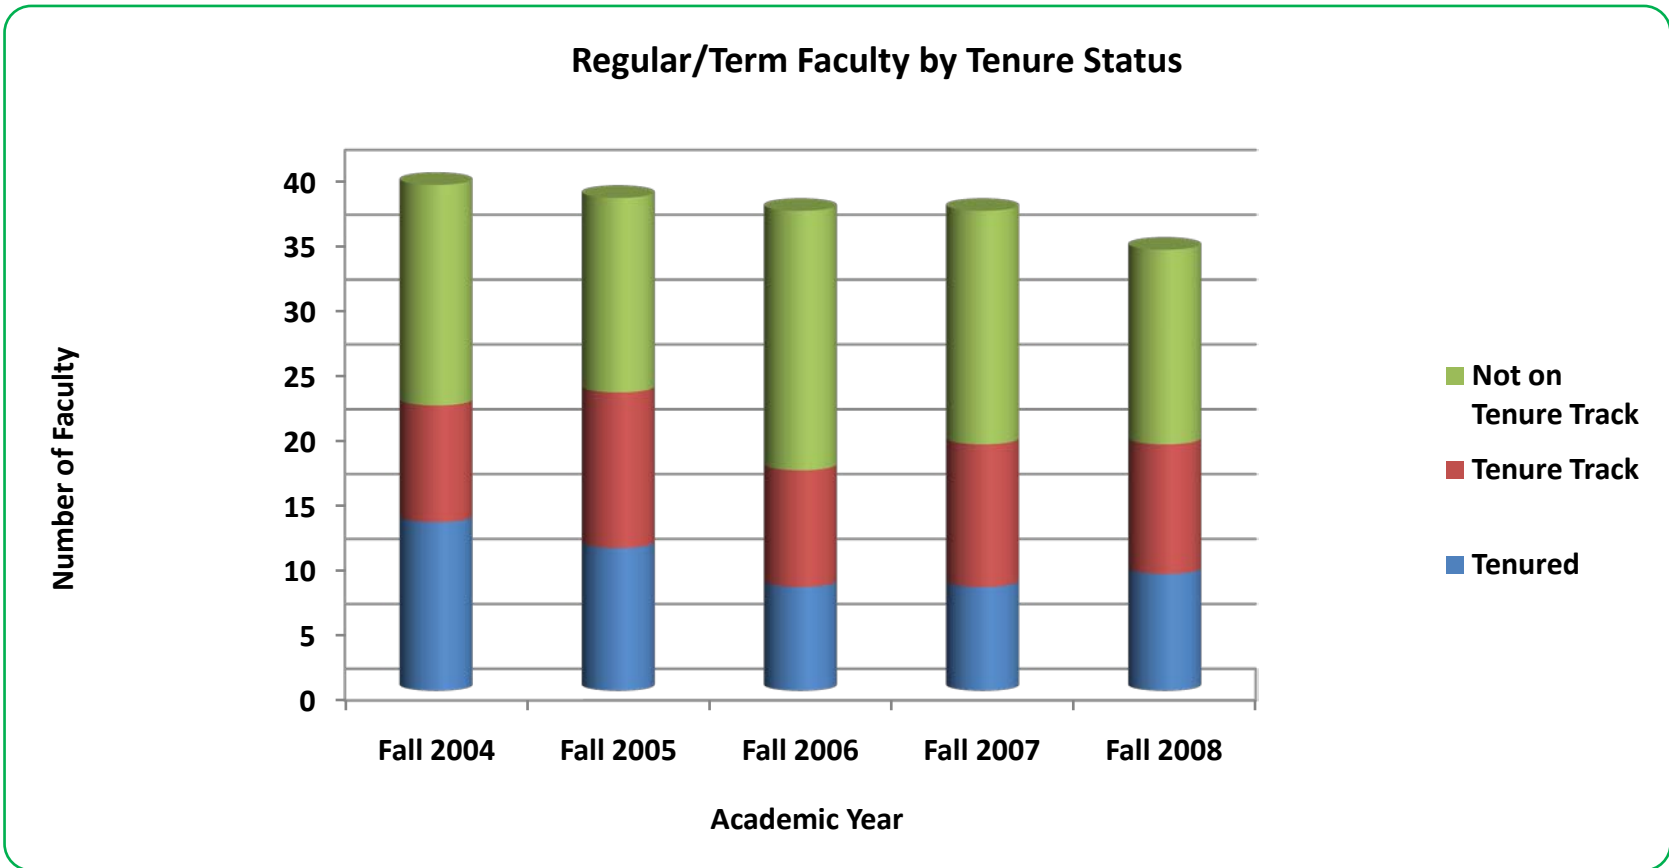

**Regular/Term Faculty by Tenure Status
University of Alaska Anchorage - College of Education**

	Tenured	Tenure Track	Not on Tenure Track	Total Faculty	% Tenured of All Faculty	Tenure & Tenure Track Total	% Tenured of Tenure Total
Fall 2004	13	9	17	39	33.3%	22	59.1%
Fall 2005	11	12	15	38	28.9%	23	47.8%
Fall 2006	8	9	20	37	21.6%	17	47.1%
Fall 2007	8	11	18	37	21.6%	19	42.1%
Fall 2008	9	10	15	34	26.5%	19	47.4%