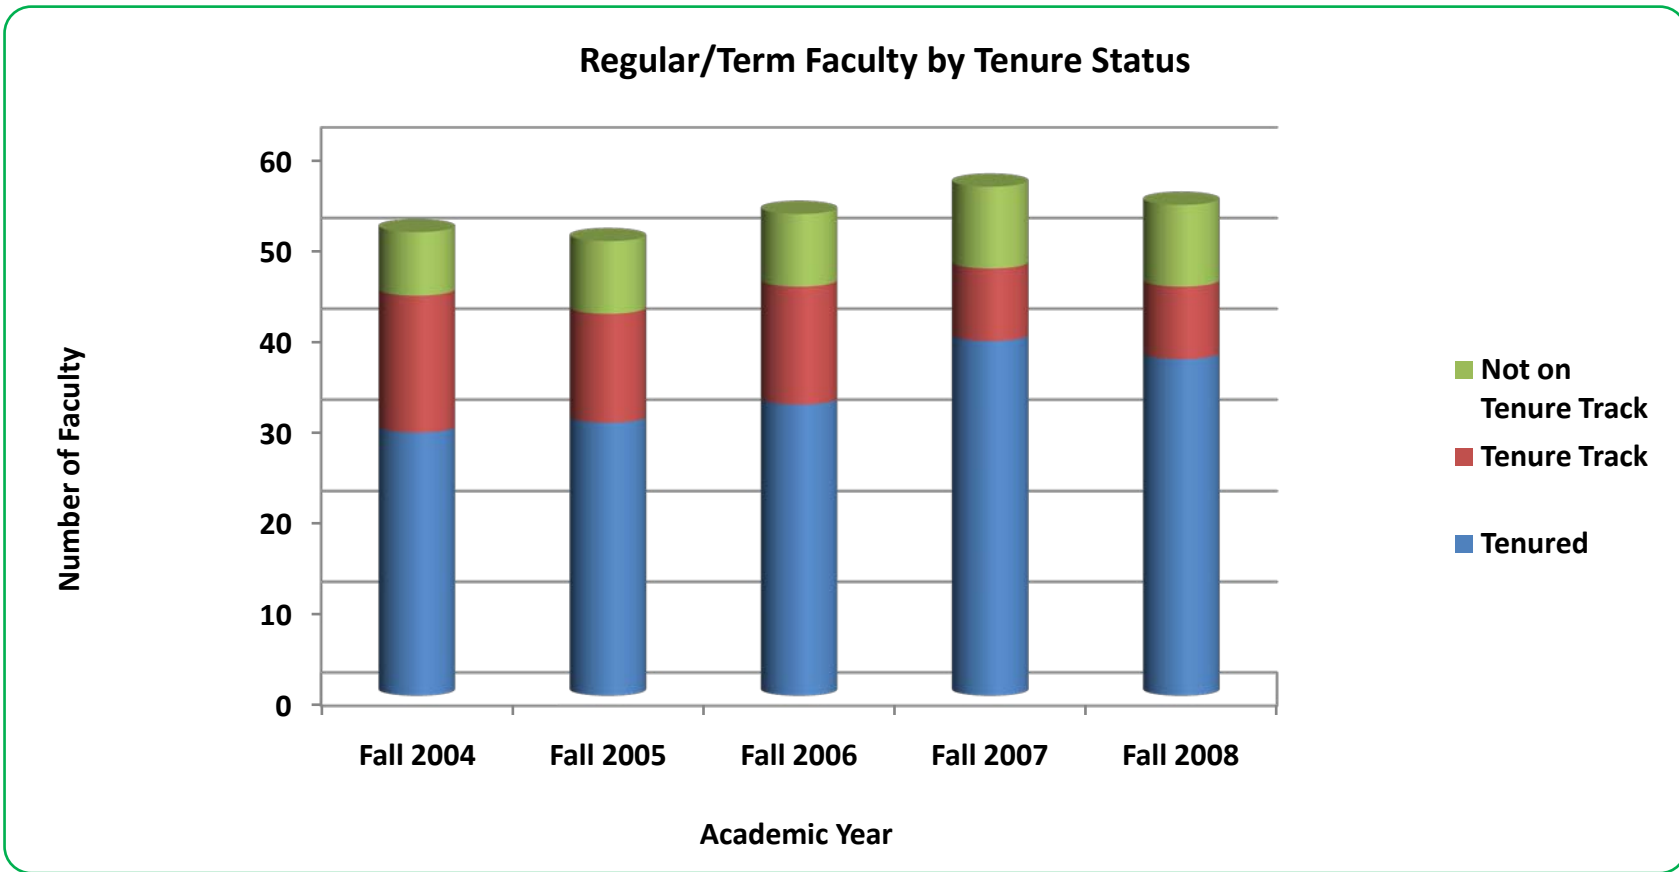

Regular/Term Faculty by Tenure Status
University of Alaska Anchorage - College of Business & Public Policy

	Tenured	Tenure Track	Not on Tenure Track	Total Faculty	% Tenured of All Faculty	Tenure & Tenure Track Total	% Tenured of Tenure Total
Fall 2004	29	15	7	51	56.9%	44	65.9%
Fall 2005	30	12	8	50	60.0%	42	71.4%
Fall 2006	32	13	8	53	60.4%	45	71.1%
Fall 2007	39	8	9	56	69.6%	47	83.0%
Fall 2008	37	8	9	54	68.5%	45	82.2%