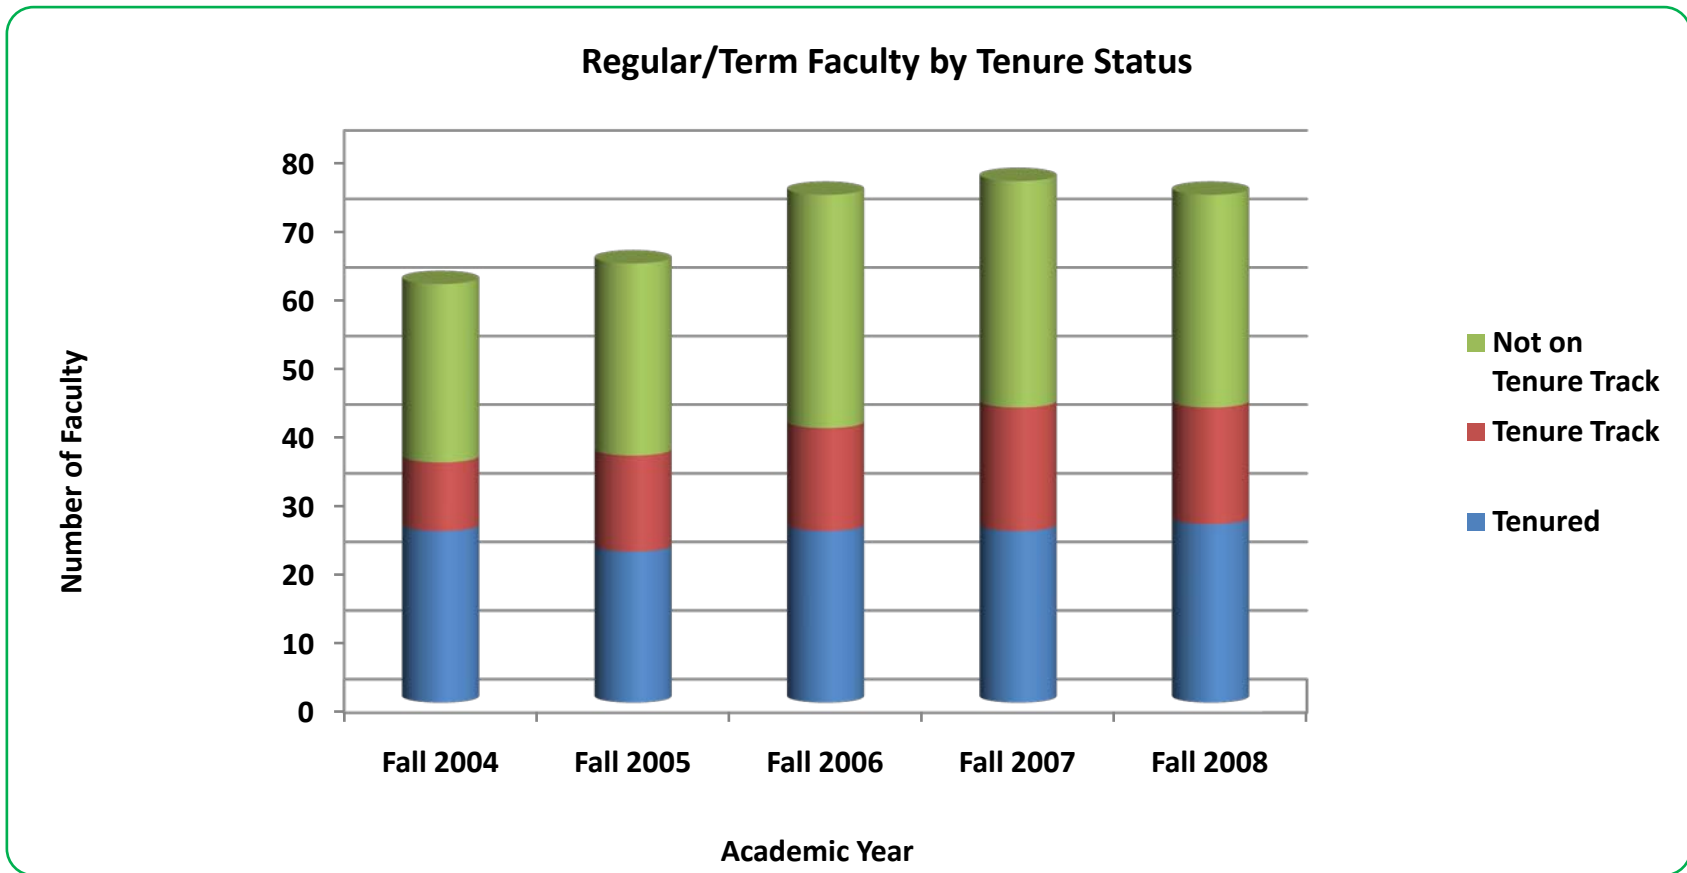

Regular/Term Faculty by Tenure Status
University of Alaska Anchorage - Community and Technical College

	Tenured	Tenure Track	Not on Tenure Track	Total Faculty	% Tenured of All Faculty	Tenure & Tenure Track Total	% Tenured of Tenure Total
Fall 2004	25	10	26	61	41.0%	36	69.4%
Fall 2005	22	14	28	64	34.4%	35	62.9%
Fall 2006	25	15	34	74	33.8%	36	69.4%
Fall 2007	25	18	33	76	32.9%	40	62.5%
Fall 2008	26	17	31	74	35.1%	43	60.5%