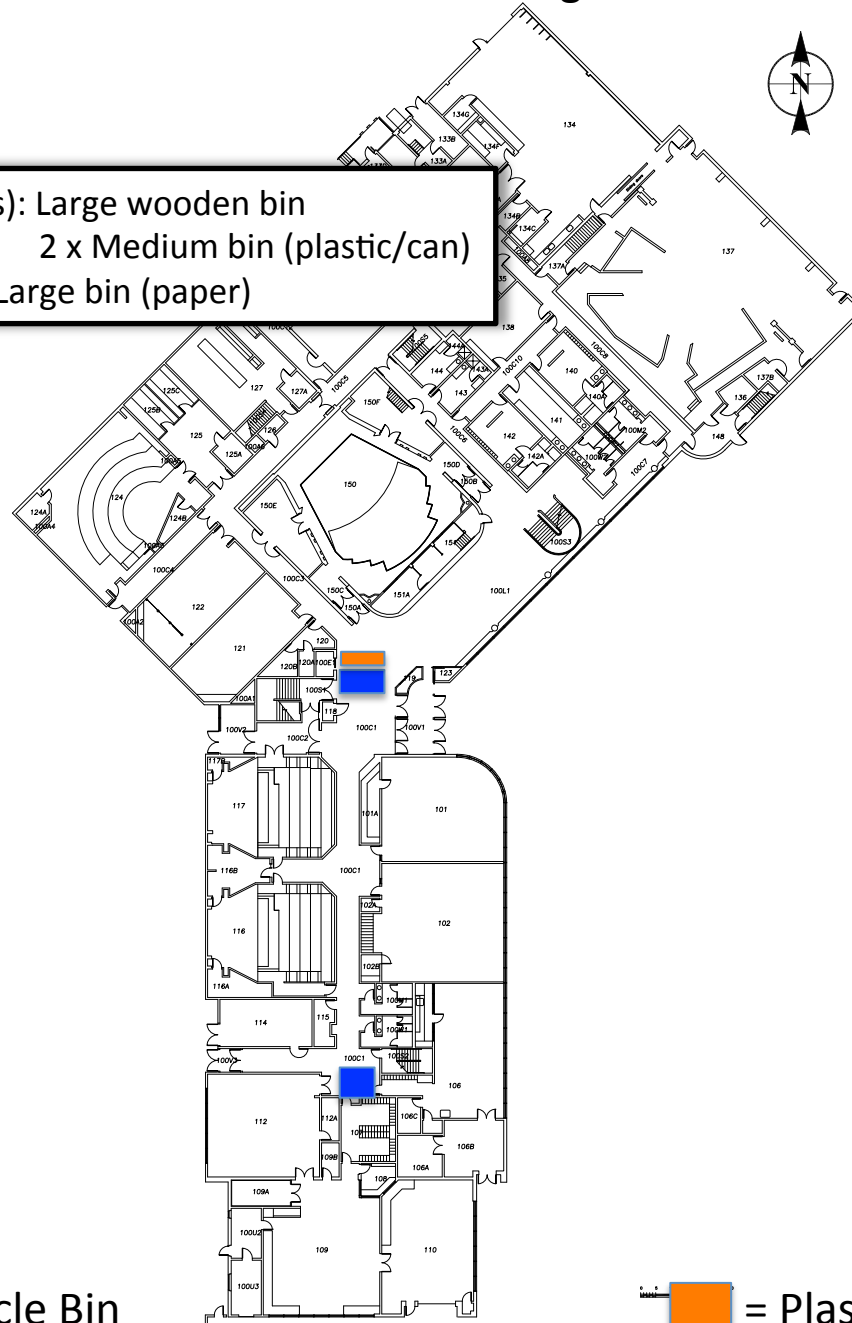

1st Floor Fine Arts Building

100C1 (Next to elevators): Large wooden bin
2 x Medium bin (plastic/can)
100C1 (In front of 112): Large bin (paper)

 = Mixed Paper Recycle Bin

 = Plastic and Can Recycle Bin

3rd Floor Fine Arts Building

300C1 (Outside of mailroom):
Large bin (paper)
2 x Medium bin (plastic/can)
342 (Arts library):
Medium bin (paper)

 = Mixed Paper Recycle Bin

 = Plastic and Can Recycle Bin