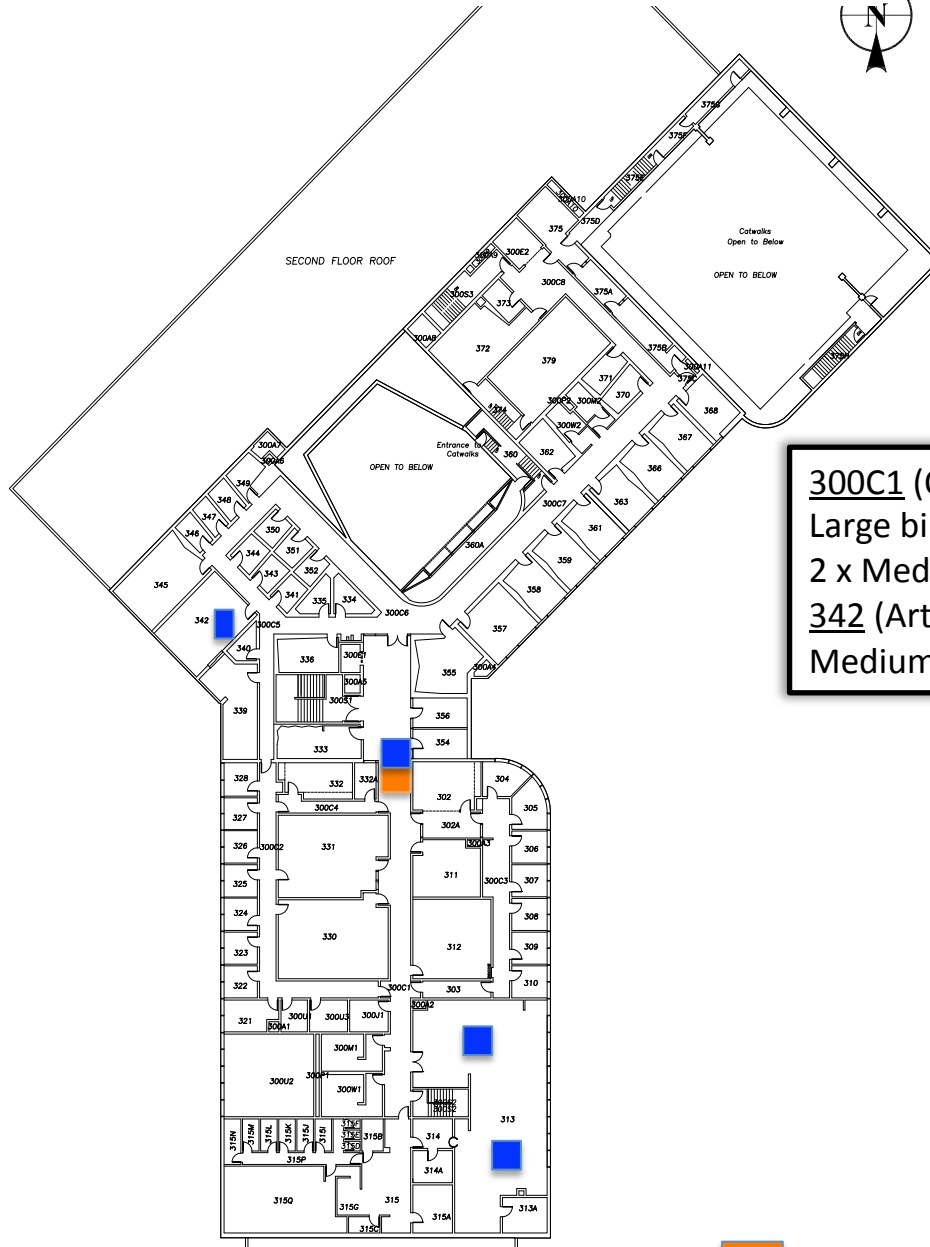

1st Floor Fine Arts Building

100C1 (Next to elevators): Large wooden bin
2 x Medium bin (plastic/can)
100C1 (In front of 112): Large bin (paper)

 = Mixed Paper Recycle Bin

 = Plastic and Can Recycle Bin

3rd Floor Fine Arts Building

300C1 (Outside of mailroom):
Large bin (paper)
2 x Medium bin (plastic/can)
342 (Arts library):
Medium bin (paper)

 = Mixed Paper Recycle Bin

 = Plastic and Can Recycle Bin