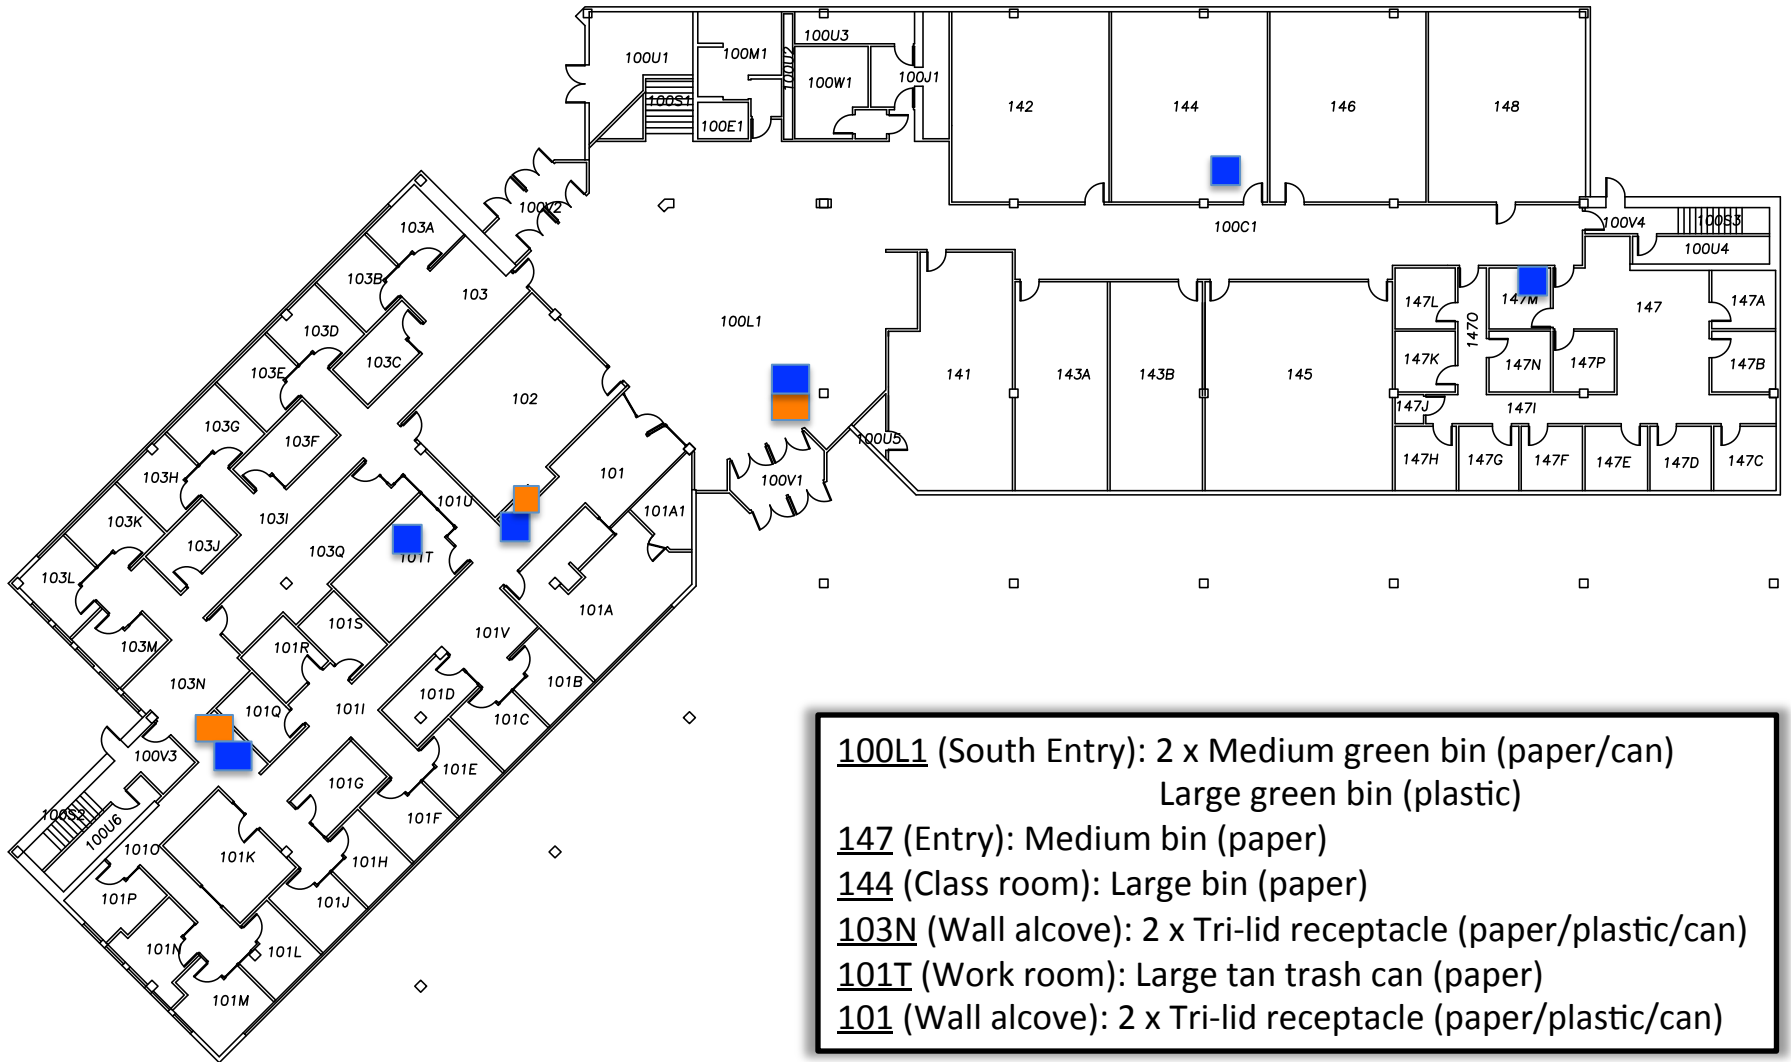

# 1<sup>st</sup> Floor Administration/Humanities

 = Mixed Paper Recycle Bin

 = Plastic and Can Recycle Bin

## 2<sup>nd</sup> floor Administration/Humanities

- 241 (Work room): Medium bin (paper)
- 271 (Work room): Large bin (paper)
- 266 (Debate team room): Medium bin (paper)
- 200C4 (Hallway): Medium wooden bin (paper)
- 202 (Work room): Tri-lid receptacle (paper/plastic/can)
- 227 (Next to filing cabinet): Medium bin (paper)
- 209 (Copy room): Medium bin (paper)

 = Mixed Paper Recycle Bin

 = Plastic and Can Recycle Bin