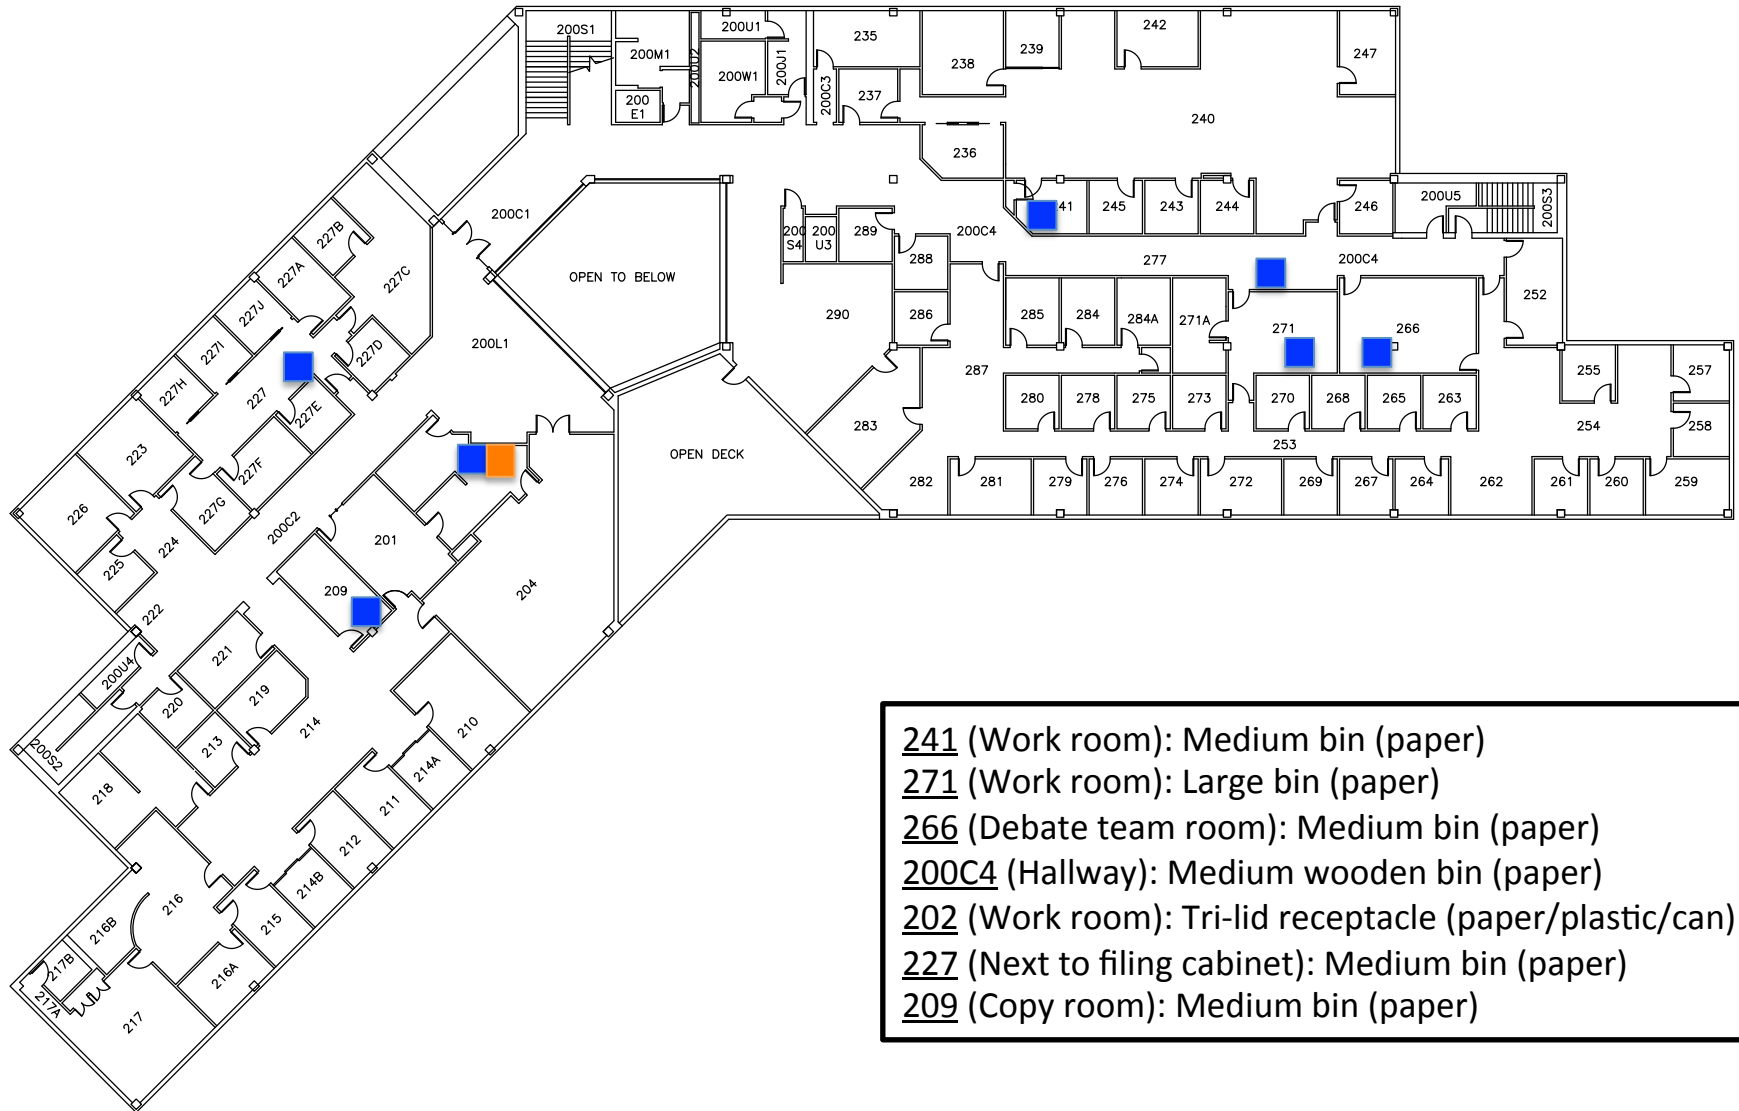

# 1<sup>st</sup> Floor Administration/Humanities

 = Mixed Paper Recycle Bin

 = Plastic and Can Recycle Bin

## 2<sup>nd</sup> floor Administration/Humanities

- 241 (Work room): Medium bin (paper)
- 271 (Work room): Large bin (paper)
- 266 (Debate team room): Medium bin (paper)
- 200C4 (Hallway): Medium wooden bin (paper)
- 202 (Work room): Tri-lid receptacle (paper/plastic/can)
- 227 (Next to filing cabinet): Medium bin (paper)
- 209 (Copy room): Medium bin (paper)

 = Mixed Paper Recycle Bin

 = Plastic and Can Recycle Bin