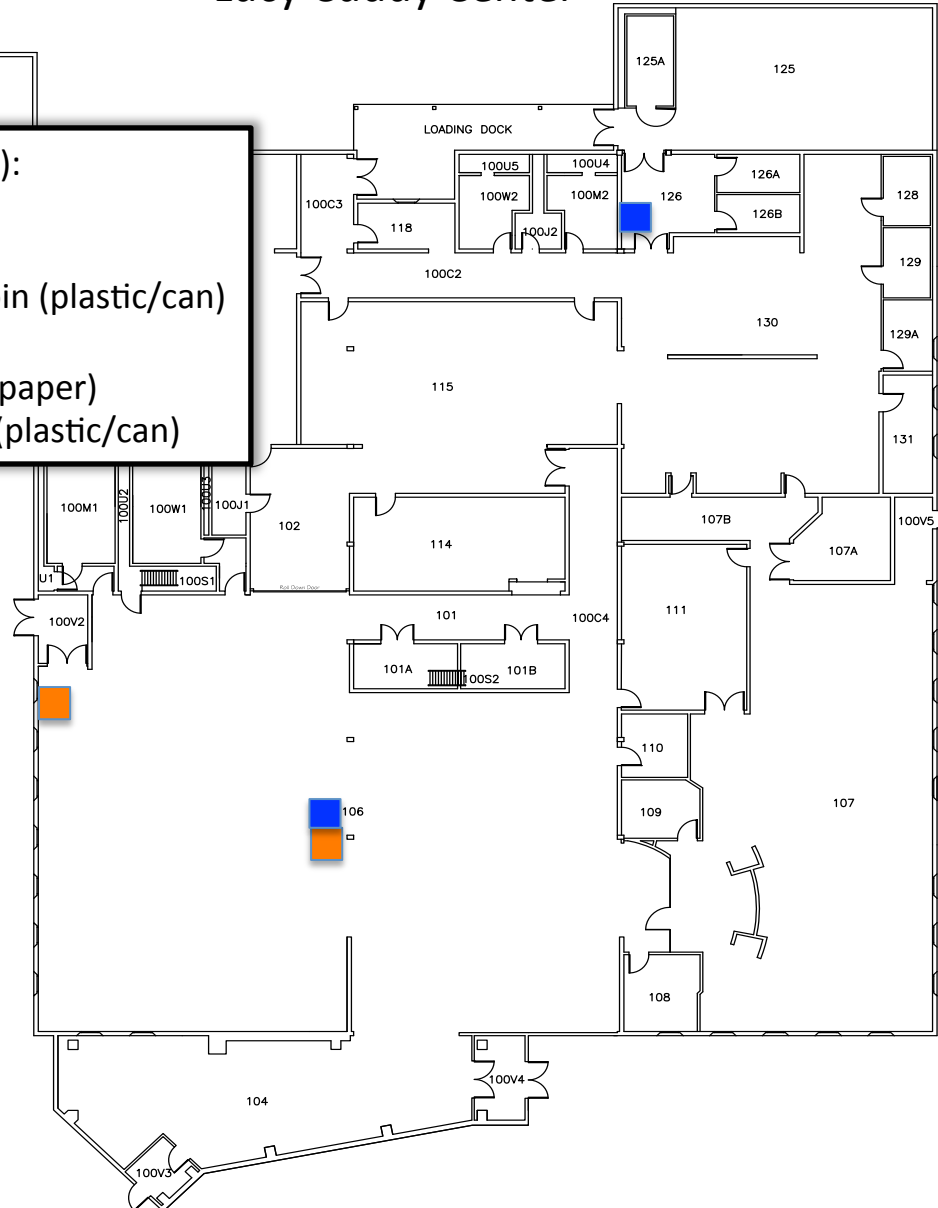

Lucy Cuddy Center

126 (Next to printer):
Medium bin (paper)
106 (West Entry):
2 x Medium green bin (plastic/can)
106 (Dining Area):
Medium green bin (paper)
2 x Large green bin (plastic/can)

 = Mixed Paper Recycle Bin

 = Plastic and Can Recycle Bin