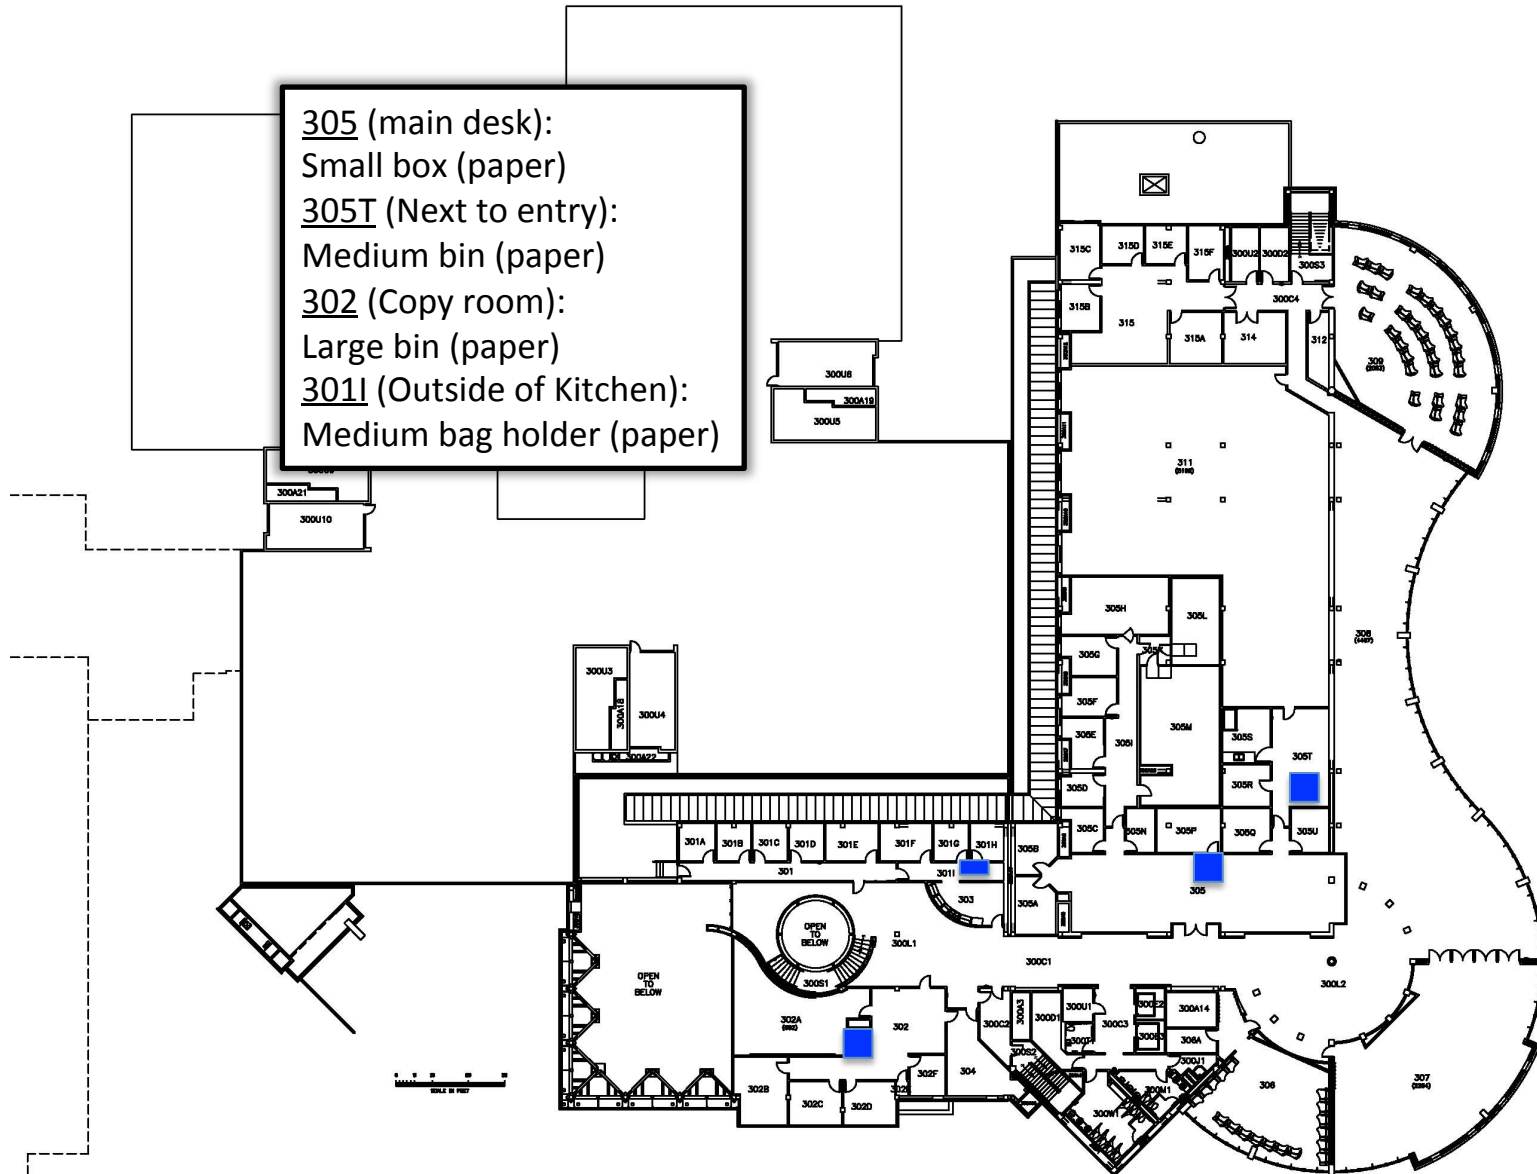

# 1<sup>st</sup> Floor Consortium Library

- 101 (South Entry):  
Medium green bin (paper)  
Large green bin (plastic/can)
- 102E (Library front desk):  
Small box (paper)
- 102 (Behind first bookshelf):  
Medium bin (paper)
- 102 (Under work desk):  
Small bin (paper)
- 102: Cart (newspaper)
- 113 (Next to 113A):  
Medium bin (paper)
- 117 (Break room):  
2 x Small box (plastic/can)
- 116 (Northwest side of room)  
Medium bin (paper)
- 116 (last cubicle):  
Medium bag holder (paper)
- 116 (Outgoing mail boxes):  
Small bin (paper)
- 113 (ARLIS):  
2 x Large trash can (paper)
- 111 (Next to ARLIS computers):  
Medium bin (paper)
- 111 (ARLIS main desk):  
2 x Small box (paper)
- 111 (Next to ARLIS printer):  
Medium bin (paper)
- 109 (Copy room):  
Medium metal bin (paper)
- 100C1 (Main computer area)  
Medium metal bin (paper)

= Mixed Paper Recycle Bin

= Plastic and Can Recycle Bin

# 3<sup>rd</sup> Floor Consortium Library

305 (main desk):  
Small box (paper)  
305T (Next to entry):  
Medium bin (paper)  
302 (Copy room):  
Large bin (paper)  
301I (Outside of Kitchen):  
Medium bag holder (paper)