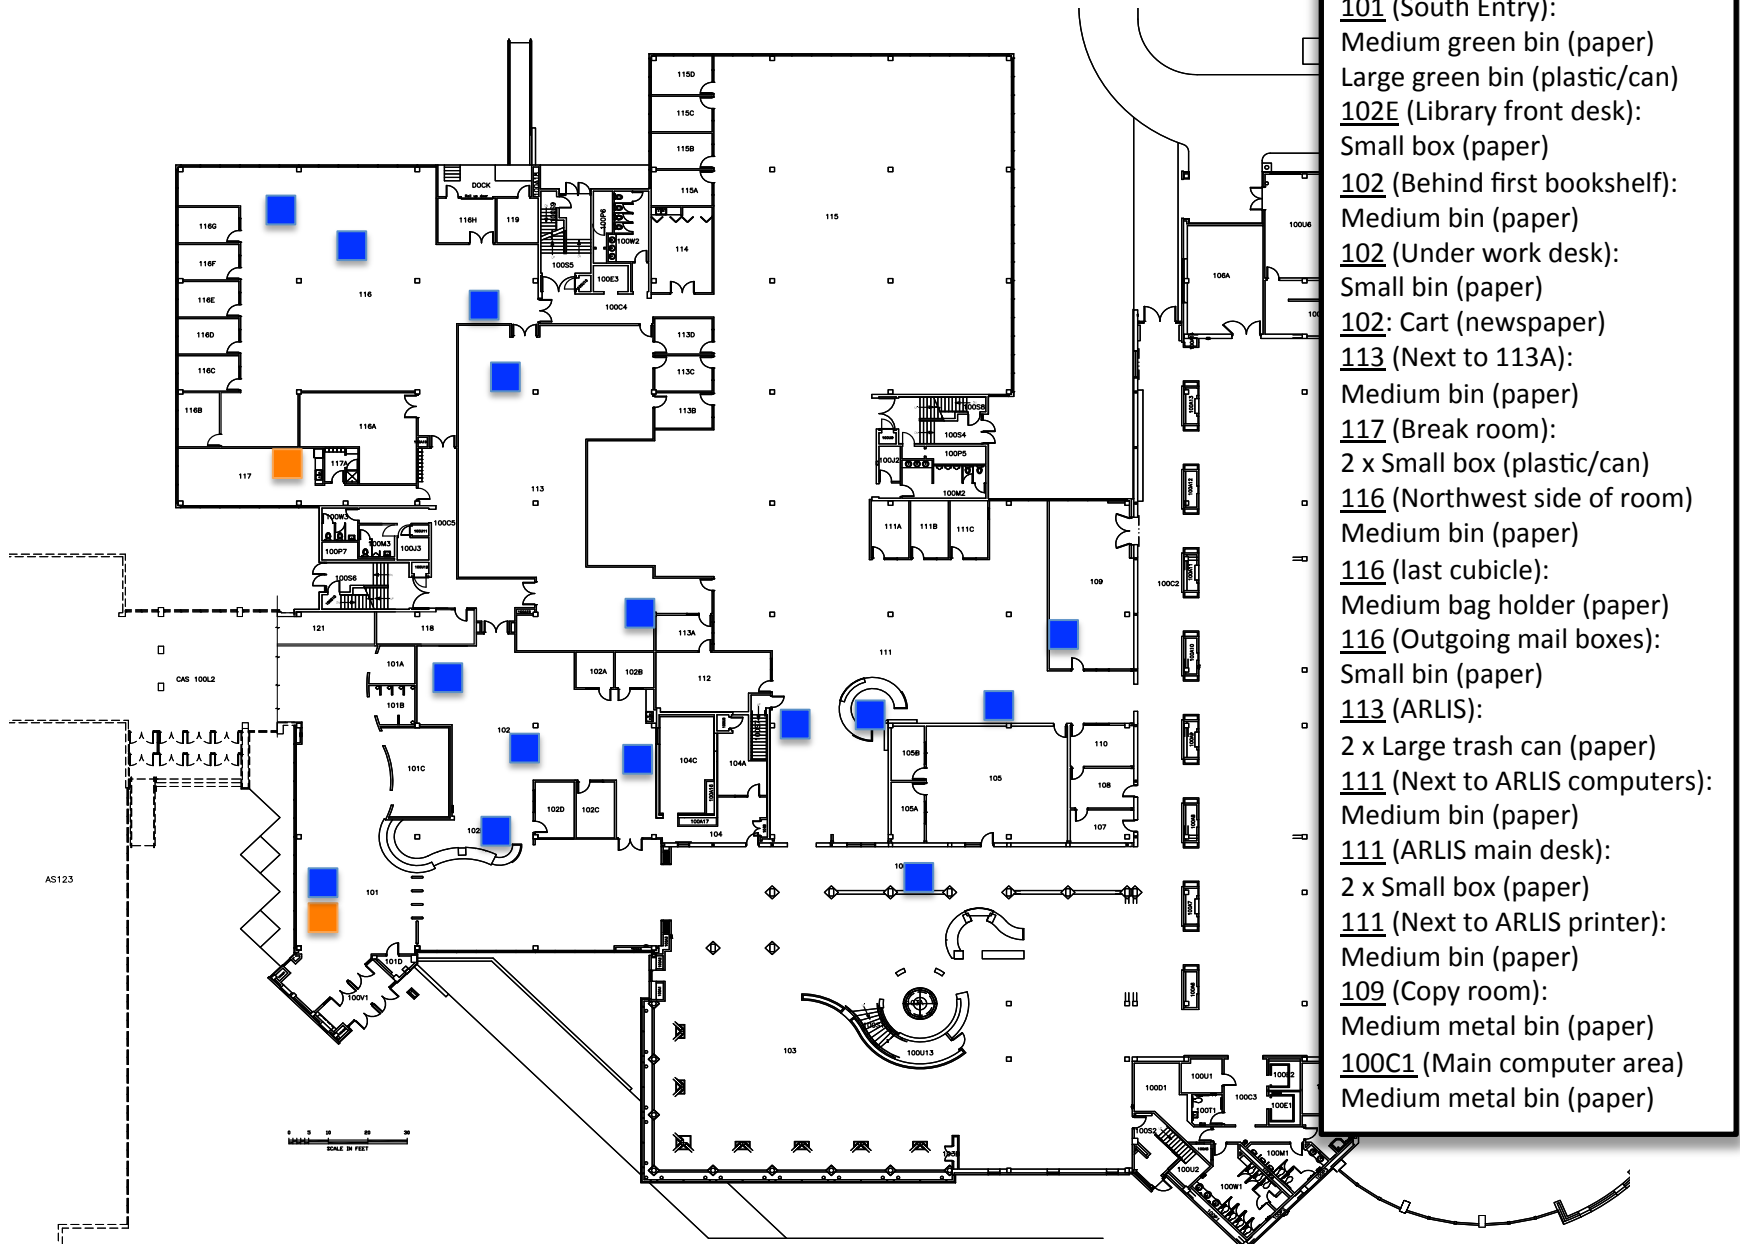

# 1<sup>st</sup> Floor Consortium Library

- 101 (South Entry):  
Medium green bin (paper)  
Large green bin (plastic/can)
- 102E (Library front desk):  
Small box (paper)
- 102 (Behind first bookshelf):  
Medium bin (paper)
- 102 (Under work desk):  
Small bin (paper)
- 102: Cart (newspaper)
- 113 (Next to 113A):  
Medium bin (paper)
- 117 (Break room):  
2 x Small box (plastic/can)
- 116 (Northwest side of room)  
Medium bin (paper)
- 116 (last cubicle):  
Medium bag holder (paper)
- 116 (Outgoing mail boxes):  
Small bin (paper)
- 113 (ARLIS):  
2 x Large trash can (paper)
- 111 (Next to ARLIS computers):  
Medium bin (paper)
- 111 (ARLIS main desk):  
2 x Small box (paper)
- 111 (Next to ARLIS printer):  
Medium bin (paper)
- 109 (Copy room):  
Medium metal bin (paper)
- 100C1 (Main computer area)  
Medium metal bin (paper)

= Mixed Paper Recycle Bin

= Plastic and Can Recycle Bin

# 3<sup>rd</sup> Floor Consortium Library

305 (main desk):  
Small box (paper)  
305T (Next to entry):  
Medium bin (paper)  
302 (Copy room):  
Large bin (paper)  
301I (Outside of Kitchen):  
Medium bag holder (paper)

 = Mixed Paper Recycle Bin