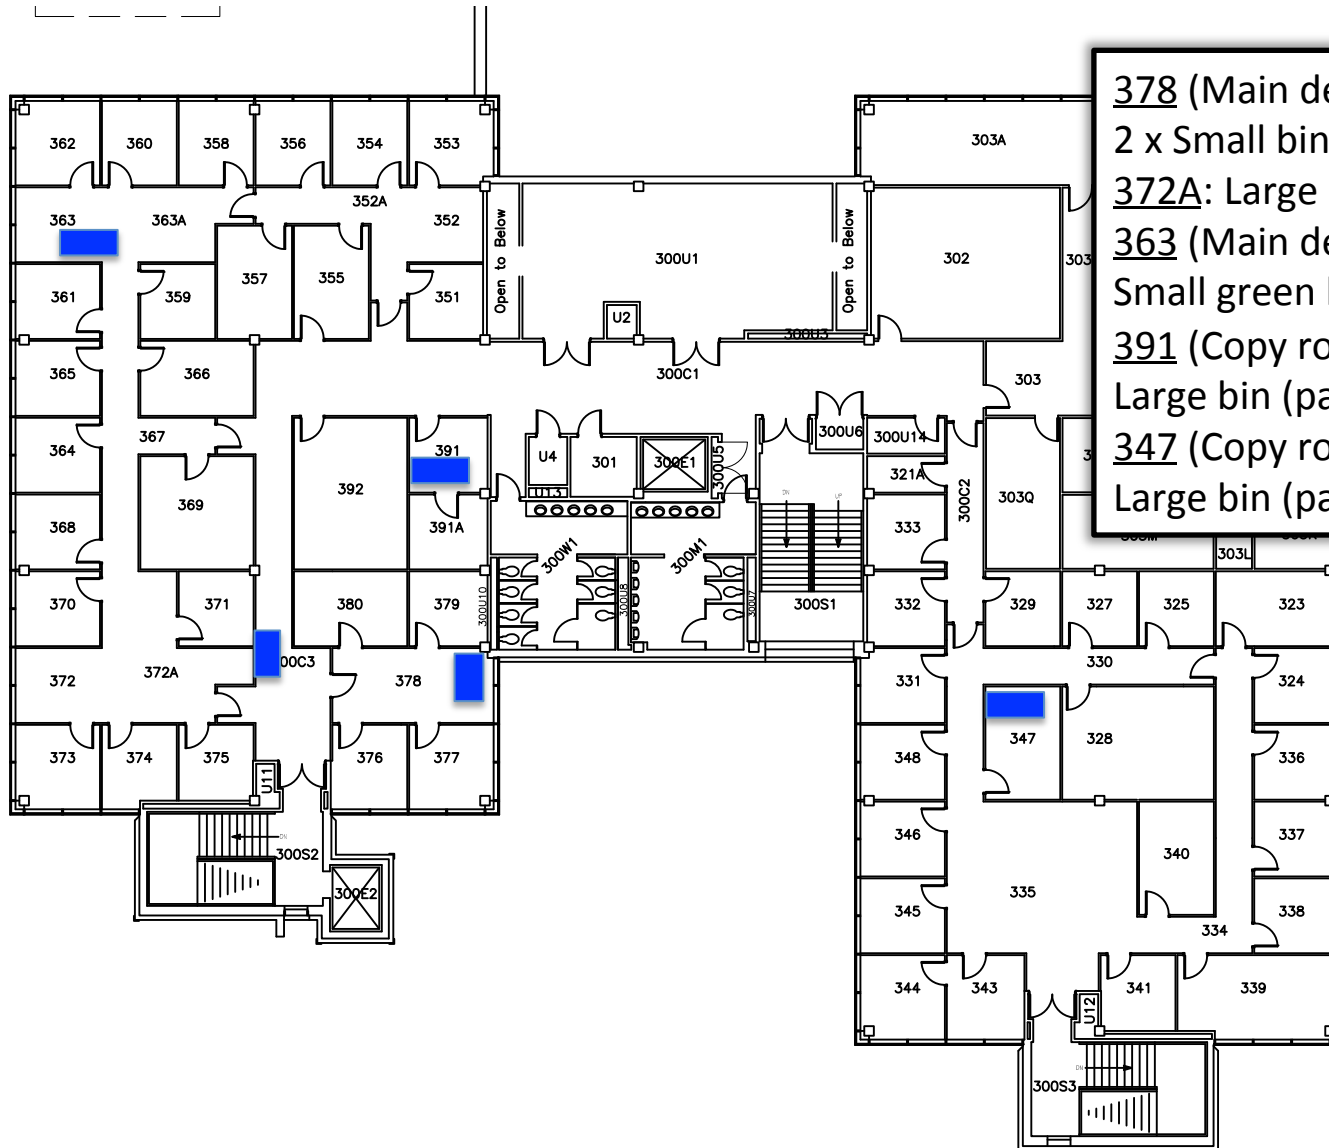

1st Floor Social Science Building

- 100C2 (In front of Elevator):
Medium green bin (paper)
- 154 (Outside of 154D):
Large bin (paper)
Medium bin (plastic)
Small bin (can)
- 156 (Under Printer):
Small box (paper)
- 158 (Outside of 158D):
Medium bag holder (paper)
- 172 (Under Printer):
Small box (paper)
- 120M (Entry):
Large bin (paper)
- 120F (Entry):
Medium bin (paper)
- 100C4 (In Hallway):
2 x Medium bin (plastic/can)
- 123 (Entry):
Medium bin (paper)
- 100L1 (Vending Machine Area):
2 x Medium green bin (plastic/can)
- 100C1 (Starbucks dining area):
2 x Medium green bin (paper/can)
Large green bin (plastic)

 = Mixed Paper Recycle Bin

 = Plastic and Can Recycle Bin

2nd Floor Social Science Building

 = Mixed Paper Recycle Bin

 = Plastic and Can Recycle Bin

3rd Floor Social Science Building

- 378 (Main desk):**
2 x Small bin (paper)
- 372A:** Large bin (paper)
- 363 (Main desk):**
Small green bin (paper)
- 391 (Copy room):**
Large bin (paper)
- 347 (Copy room):**
Large bin (paper)

 = Mixed Paper Recycle Bin