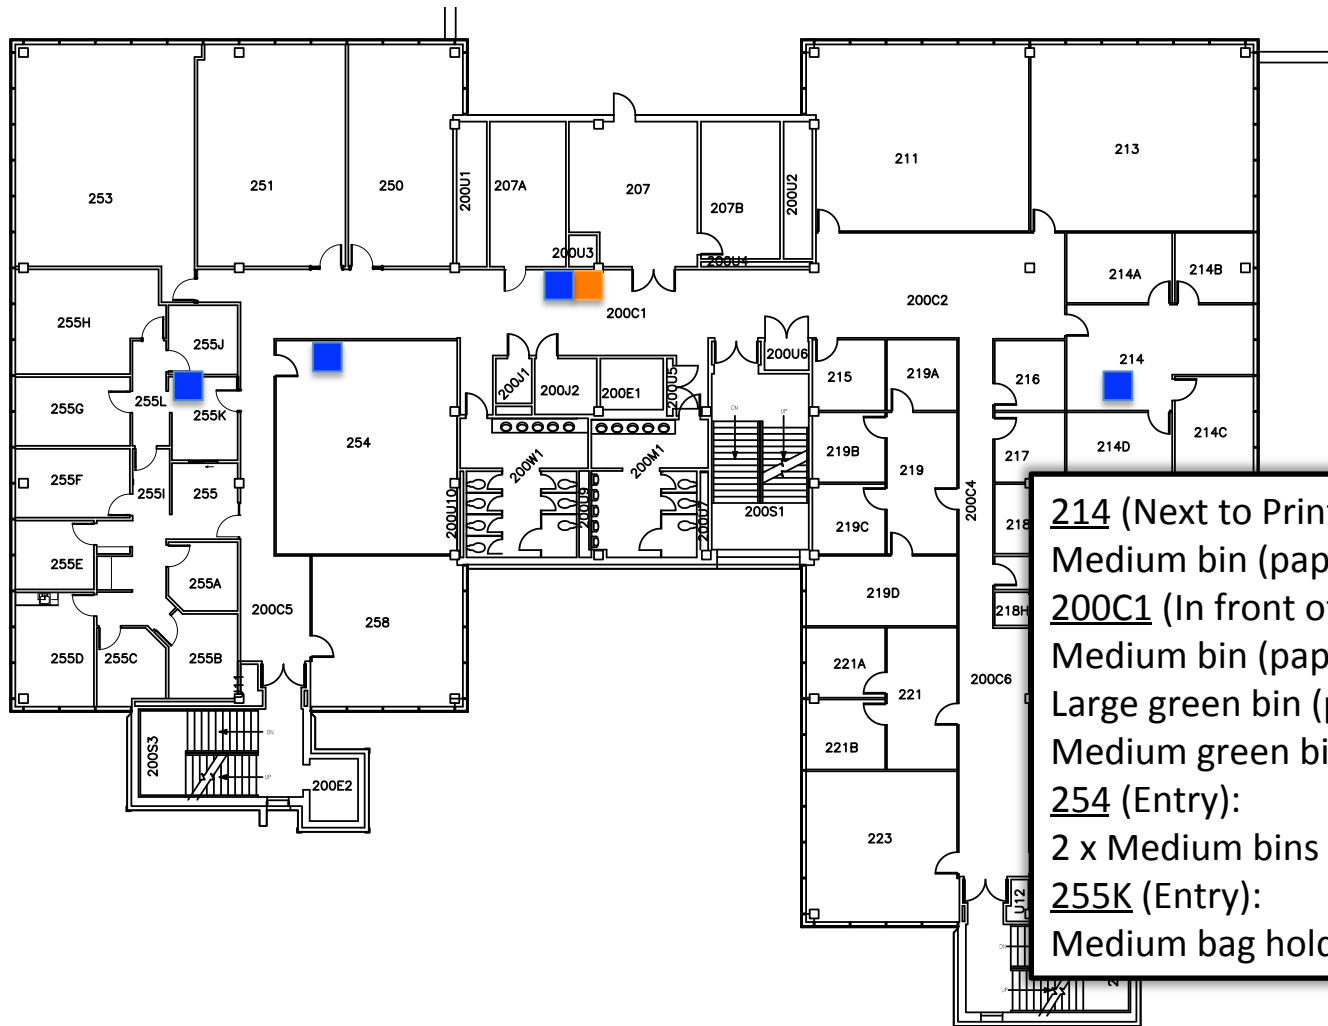

1st Floor Social Science Building

- 100C2 (In front of Elevator):
Medium green bin (paper)
- 154 (Outside of 154D):
Large bin (paper)
Medium bin (plastic)
Small bin (can)
- 156 (Under Printer):
Small box (paper)
- 158 (Outside of 158D):
Medium bag holder (paper)
- 172 (Under Printer):
Small box (paper)
- 120M (Entry):
Large bin (paper)
- 120F (Entry):
Medium bin (paper)
- 100C4 (In Hallway):
2 x Medium bin (plastic/can)
- 123 (Entry):
Medium bin (paper)
- 100L1 (Vending Machine Area):
2 x Medium green bin (plastic/can)
- 100C1 (Starbucks dining area):
2 x Medium green bin (paper/can)
Large green bin (plastic)

 = Mixed Paper Recycle Bin

 = Plastic and Can Recycle Bin

2nd Floor Social Science Building

 = Mixed Paper Recycle Bin

 = Plastic and Can Recycle Bin

3rd Floor Social Science Building

- 378 (Main desk):**
2 x Small bin (paper)
- 372A:** Large bin (paper)
- 363 (Main desk):**
Small green bin (paper)
- 391 (Copy room):**
Large bin (paper)
- 347 (Copy room):**
Large bin (paper)

 = Mixed Paper Recycle Bin