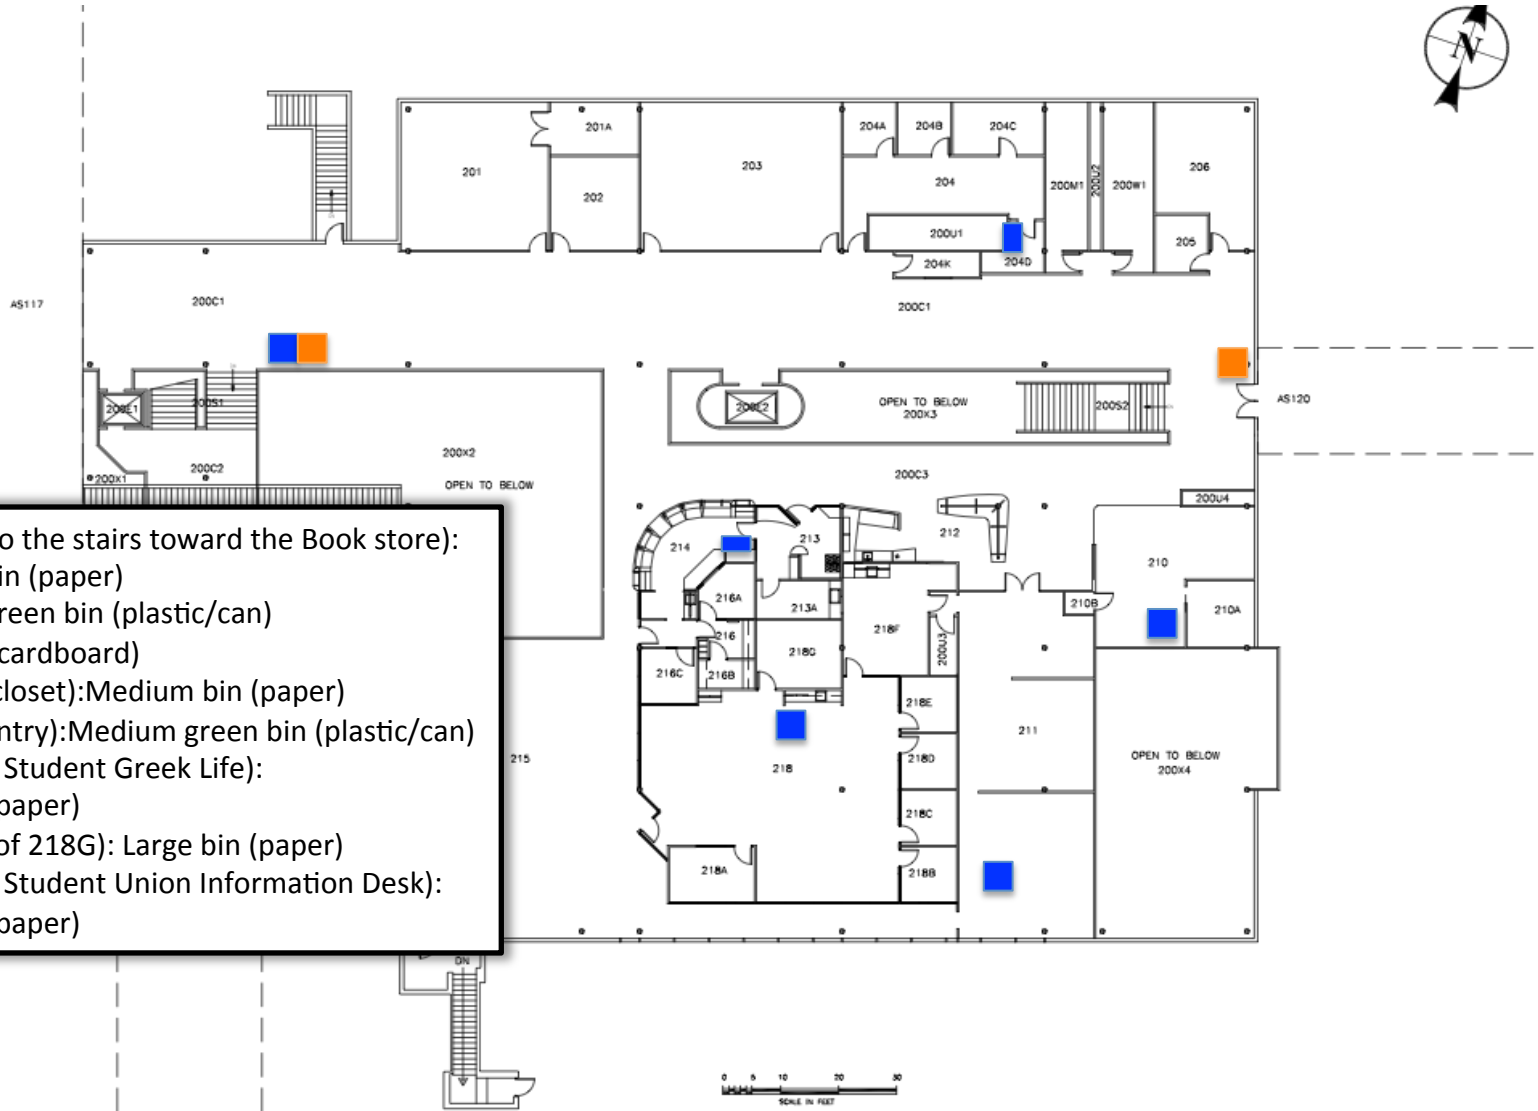

# 1<sup>st</sup> floor Student Union

■ = Mixed Paper Recycle Bin

■ = Plastic and Can Recycle Bin

## 2<sup>nd</sup> floor Student Union

200C1 (Next to the stairs toward the Book store):  
 Large green bin (paper)  
 2 x Medium green bin (plastic/can)  
 Wooden bin (cardboard)  
204D (Inside closet): Medium bin (paper)  
200C1 (East Entry): Medium green bin (plastic/can)  
210 (Inside of Student Greek Life):  
 Medium bin (paper)  
218 (Outside of 218G): Large bin (paper)  
214 (Inside of Student Union Information Desk):  
 Medium bin (paper)

 = Mixed Paper Recycle Bin

 = Plastic and Can Recycle Bin