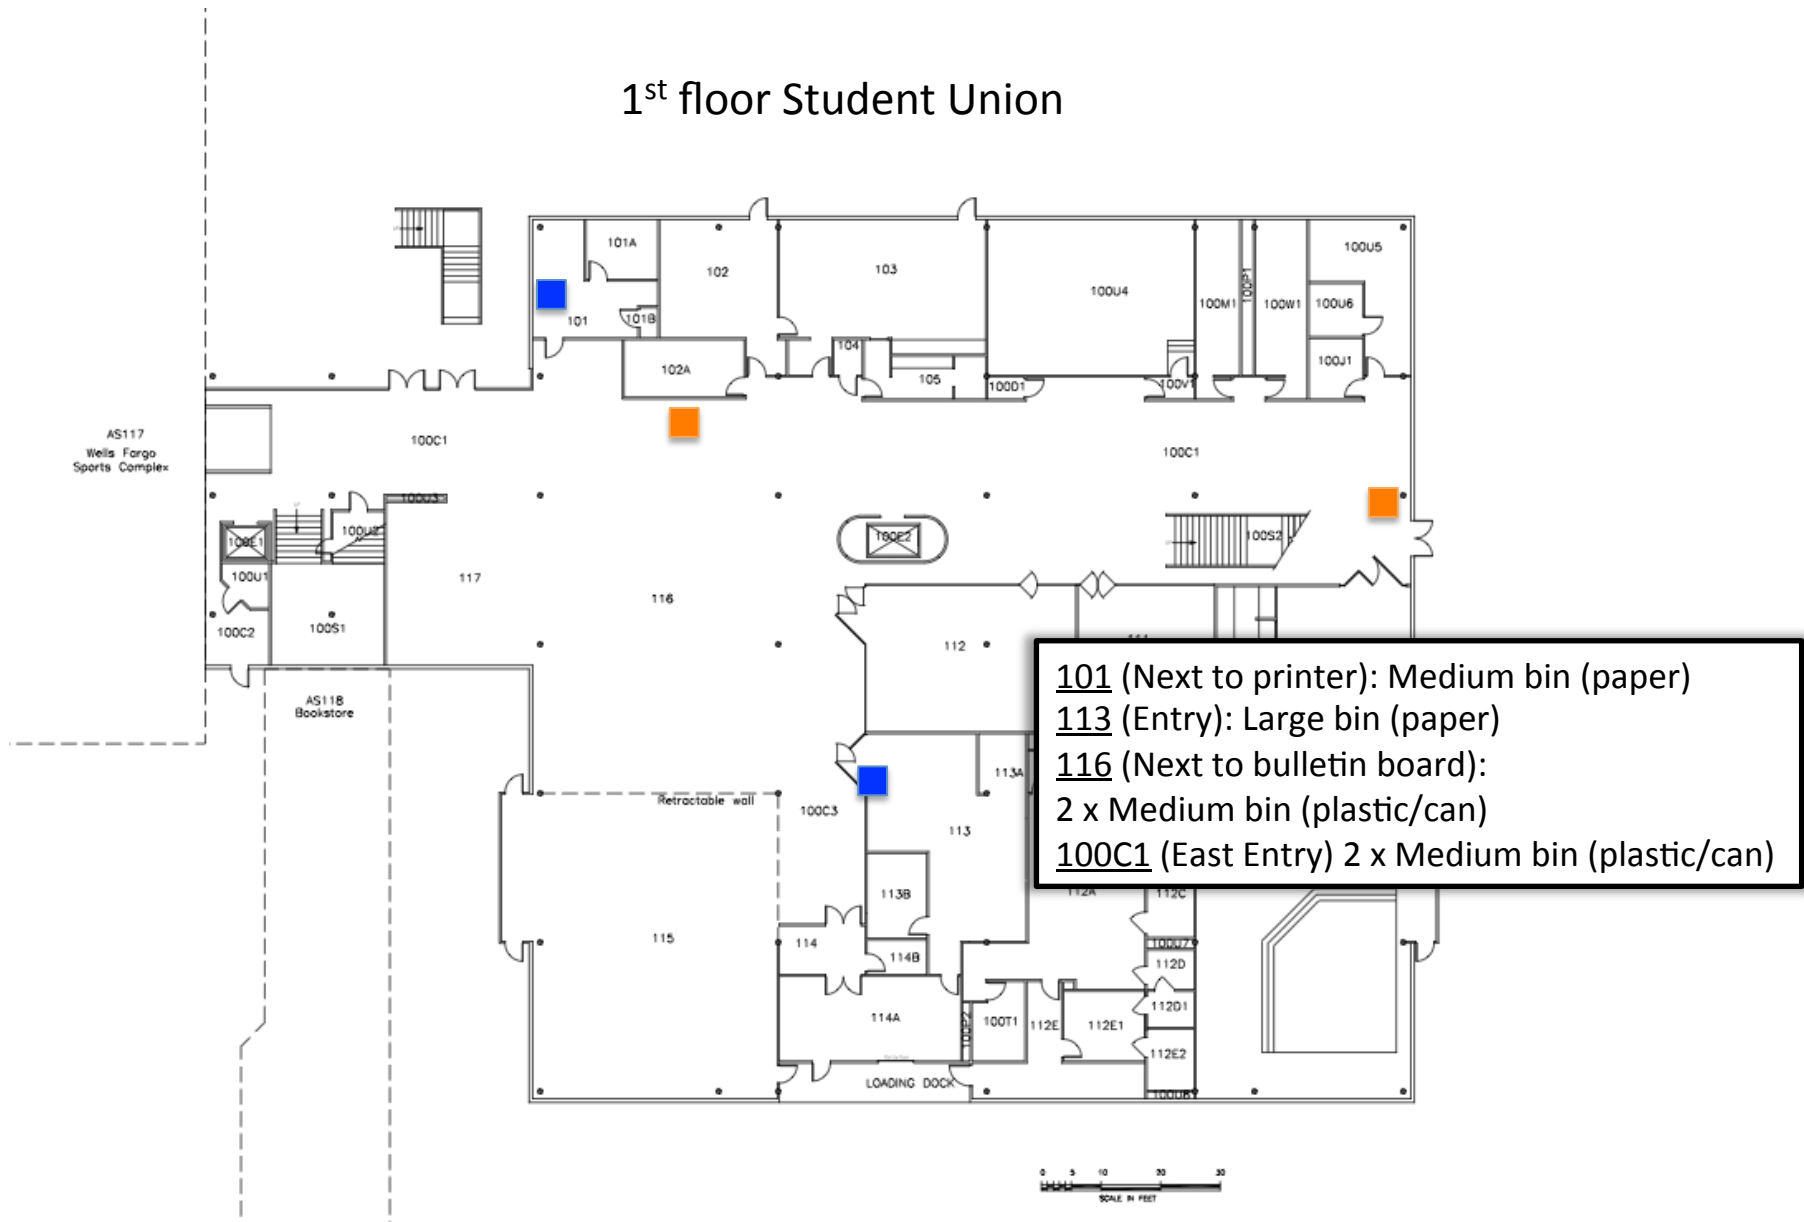

# 1<sup>st</sup> floor Student Union

■ = Mixed Paper Recycle Bin

■ = Plastic and Can Recycle Bin

## 2<sup>nd</sup> floor Student Union

200C1 (Next to the stairs toward the Book store):  
 Large green bin (paper)  
 2 x Medium green bin (plastic/can)  
 Wooden bin (cardboard)  
204D (Inside closet): Medium bin (paper)  
200C1 (East Entry): Medium green bin (plastic/can)  
210 (Inside of Student Greek Life):  
 Medium bin (paper)  
218 (Outside of 218G): Large bin (paper)  
214 (Inside of Student Union Information Desk):  
 Medium bin (paper)