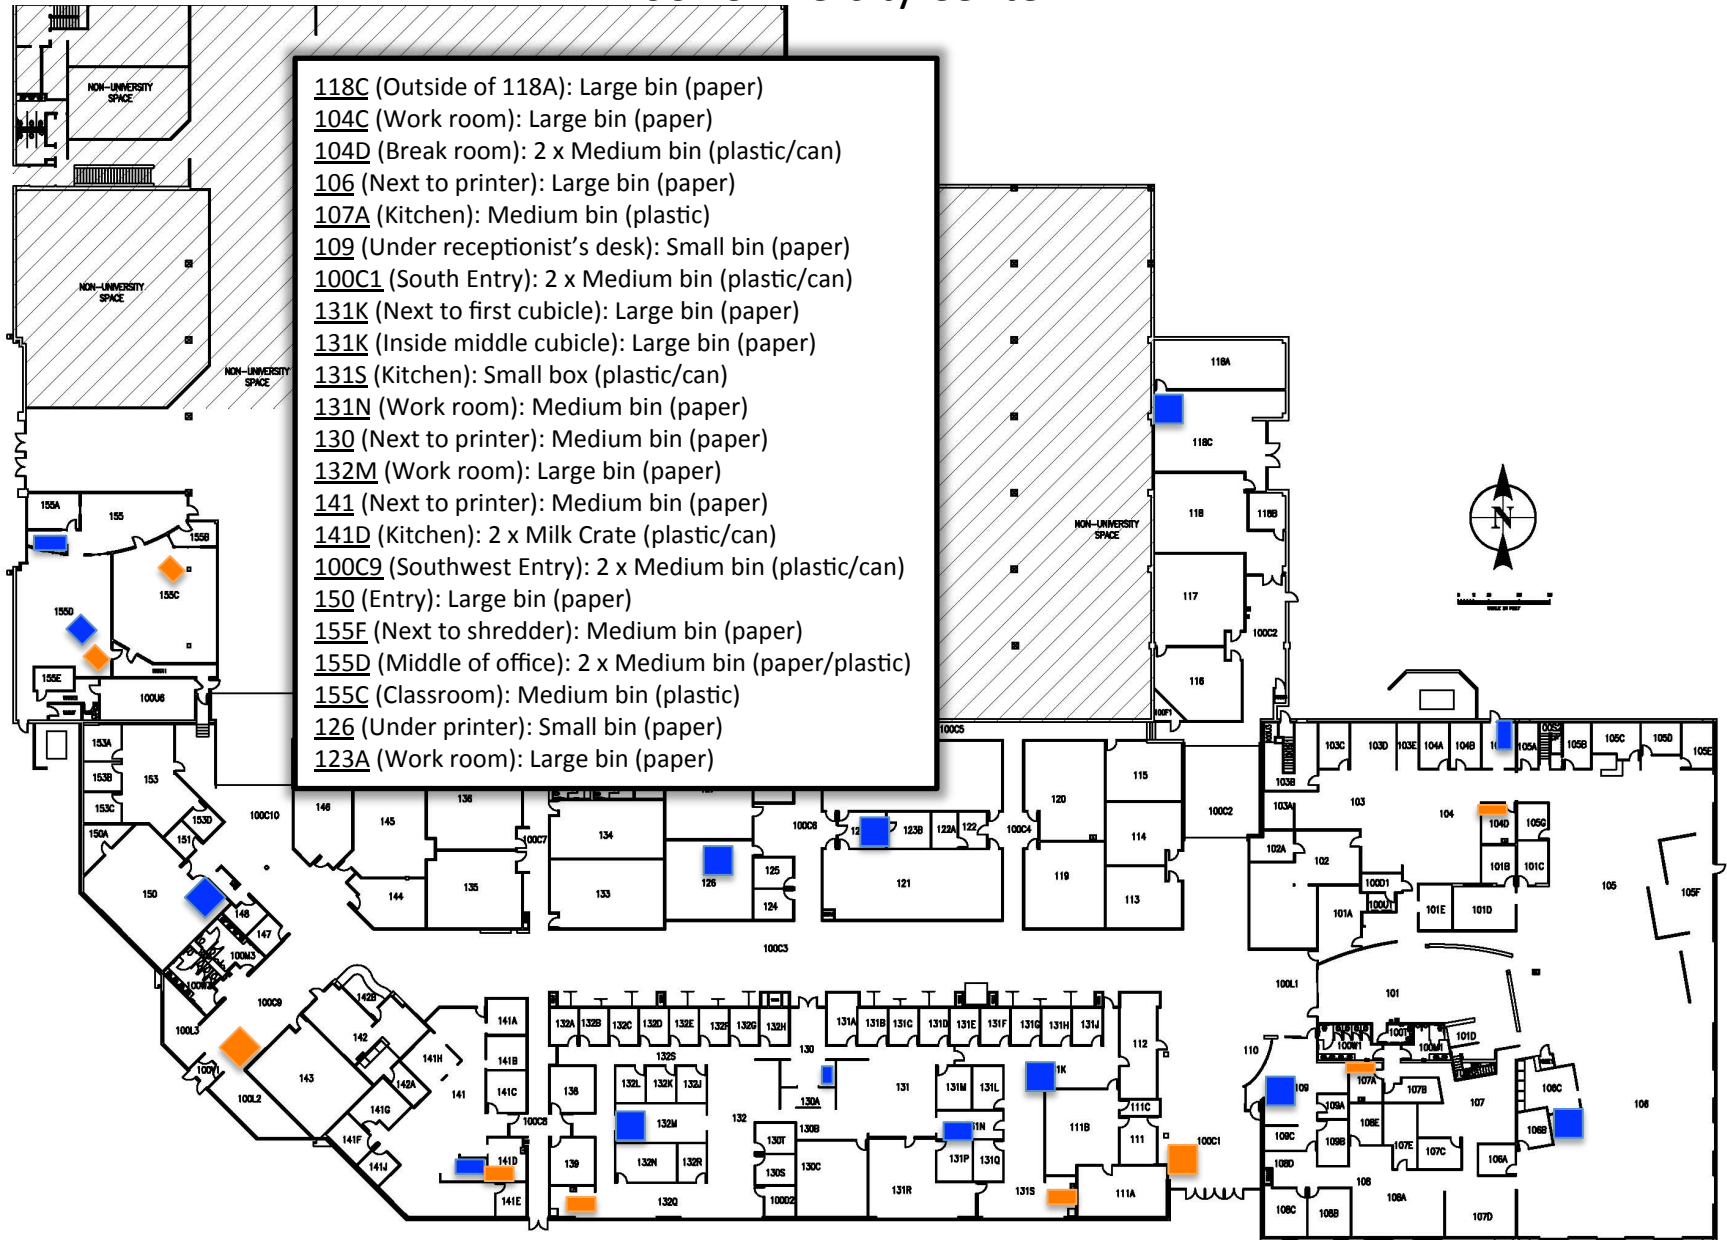

# 1<sup>st</sup> Floor University Center

- 118C (Outside of 118A): Large bin (paper)
- 104C (Work room): Large bin (paper)
- 104D (Break room): 2 x Medium bin (plastic/can)
- 106 (Next to printer): Large bin (paper)
- 107A (Kitchen): Medium bin (plastic)
- 109 (Under receptionist's desk): Small bin (paper)
- 100C1 (South Entry): 2 x Medium bin (plastic/can)
- 131K (Next to first cubicle): Large bin (paper)
- 131K (Inside middle cubicle): Large bin (paper)
- 131S (Kitchen): Small box (plastic/can)
- 131N (Work room): Medium bin (paper)
- 130 (Next to printer): Medium bin (paper)
- 132M (Work room): Large bin (paper)
- 141 (Next to printer): Medium bin (paper)
- 141D (Kitchen): 2 x Milk Crate (plastic/can)
- 100C9 (Southwest Entry): 2 x Medium bin (plastic/can)
- 150 (Entry): Large bin (paper)
- 155F (Next to shredder): Medium bin (paper)
- 155D (Middle of office): 2 x Medium bin (paper/plastic)
- 155C (Classroom): Medium bin (plastic)
- 126 (Under printer): Small bin (paper)
- 123A (Work room): Large bin (paper)

 = Mixed Paper Recycle Bin

 = Plastic and Can Recycle Bin