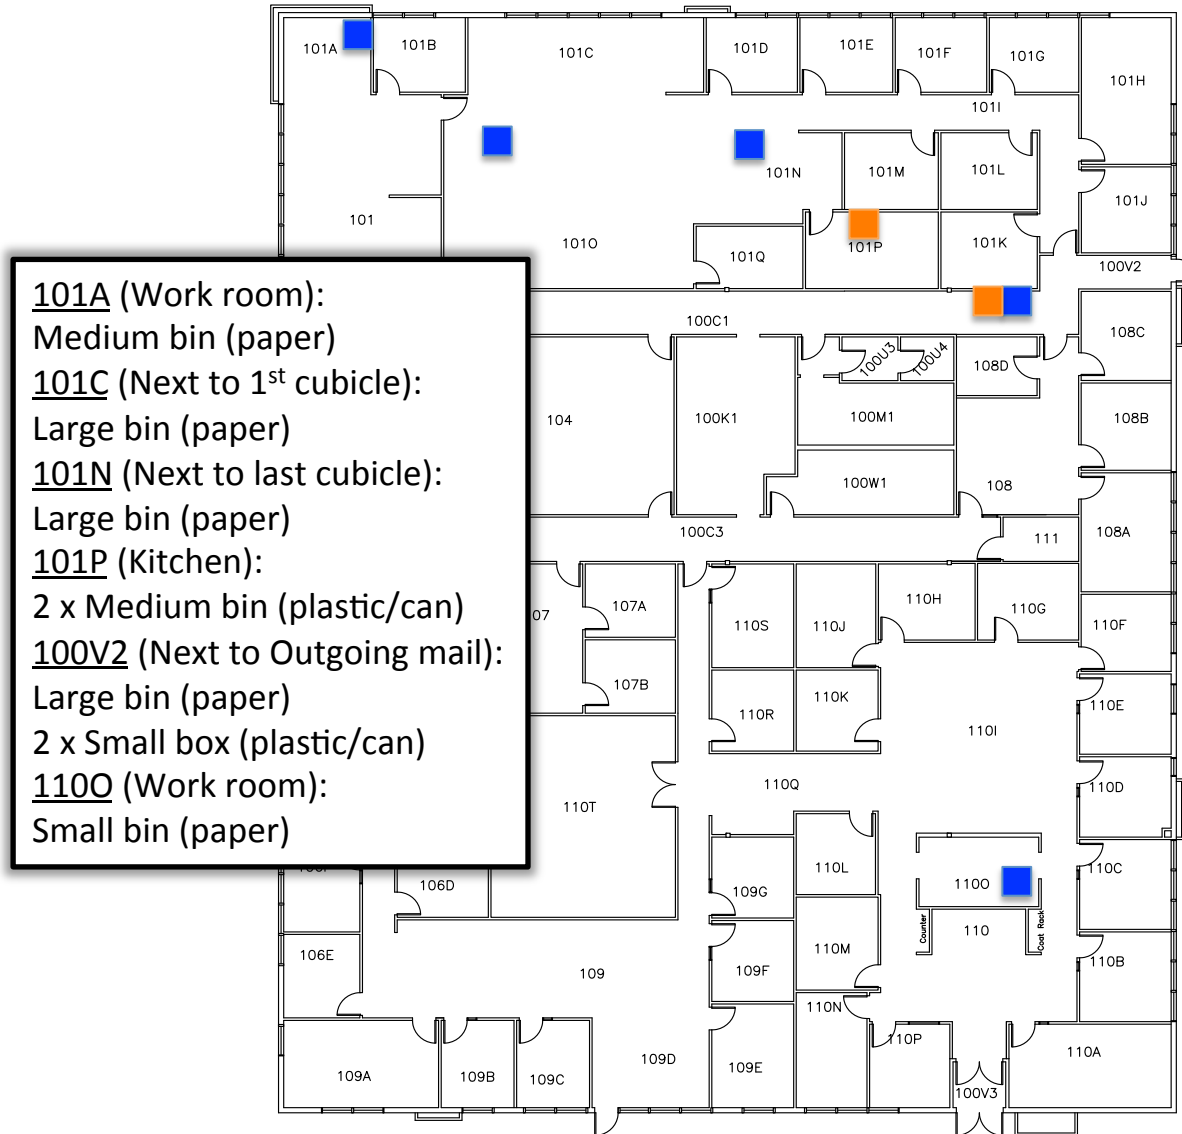

# 1<sup>st</sup> Floor University Lake Building

 = Mixed Paper Recycle Bin

 = Plastic and Can Recycle Bin