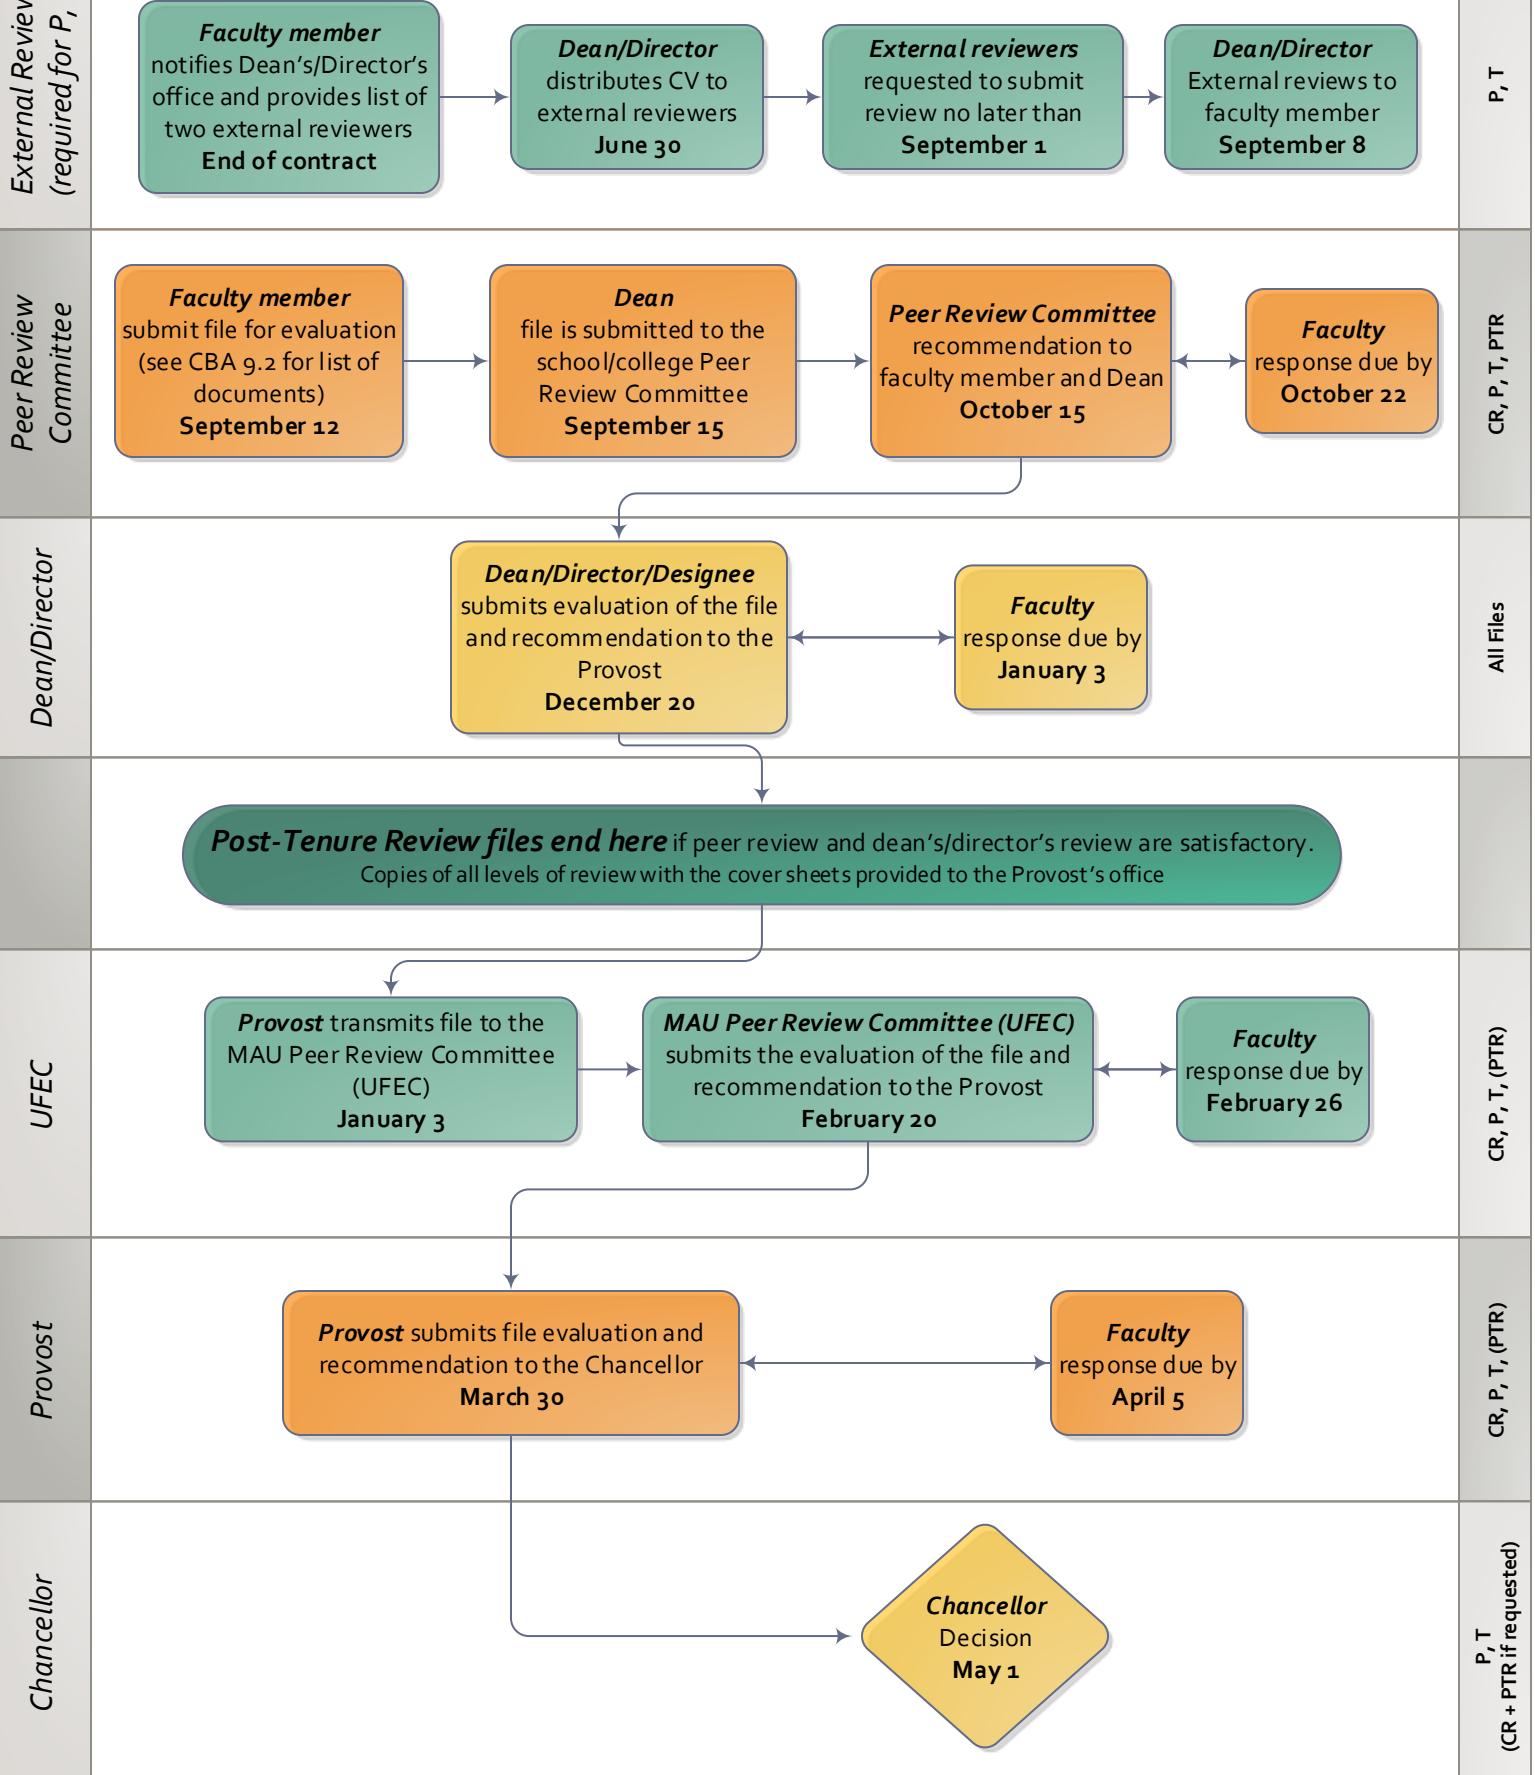

UNAC Evaluation Process (UAA)

File Type Legend: P – Promotion CR – 4th year comprehensive review
 T – Tenure PTR – Post-Tenure Review (comprehensive)

Updated: 3/1/18 by OAA, Faculty Services

Source: UNAC CBA 2017-2019

File Type

"If a date in this article or related MOA falls on a Saturday or Sunday it shall be treated as falling on the following Monday." 9.2.6 (m)

P, T
 (CR + PTR if requested)