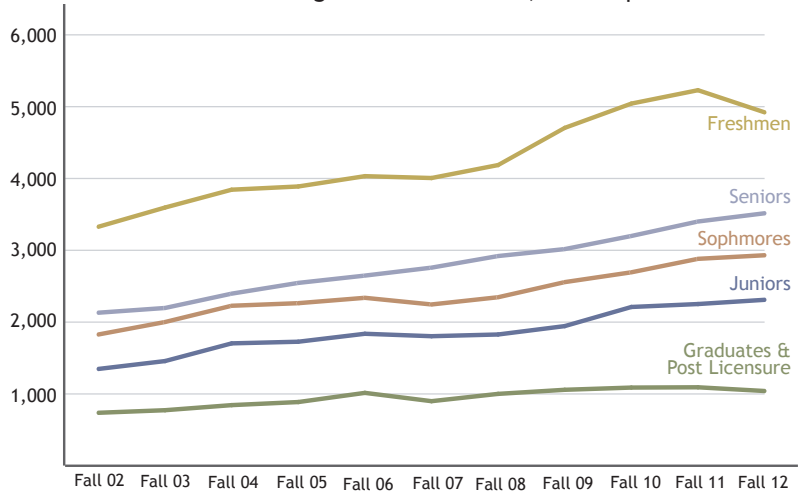

CREDIT HOUR DISTRIBUTION BY STUDENT HEADCOUNT

FALL 08 — FALL 12 COMPARISONS

Anchorage Campus

Kenai Peninsula College

Mat-Su College

Kodiak College

Prince William Sound Community College

STUDENT CREDIT LOAD

Class Standing Enrollment Trends, All Campuses

% Degree-Seeking Student by Campus

Student Characteristics, All Campuses