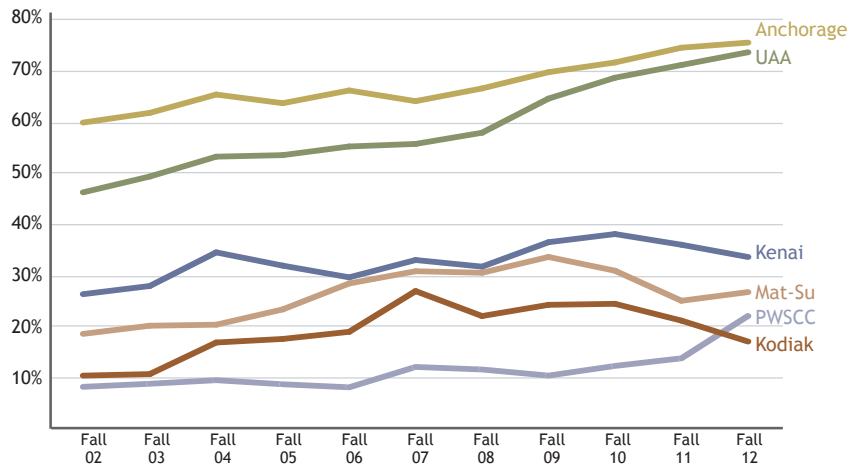

CREDIT HOUR DISTRIBUTION BY STUDENT HEADCOUNT

FALL 08 — FALL 12 COMPARISONS

Anchorage Campus

Kenai Peninsula College

Mat-Su College

Kodiak College

Prince William Sound Community College

STUDENT CREDIT LOAD

Class Standing Enrollment Trends, All Campuses

% Degree-Seeking Student by Campus

Student Characteristics, All Campuses