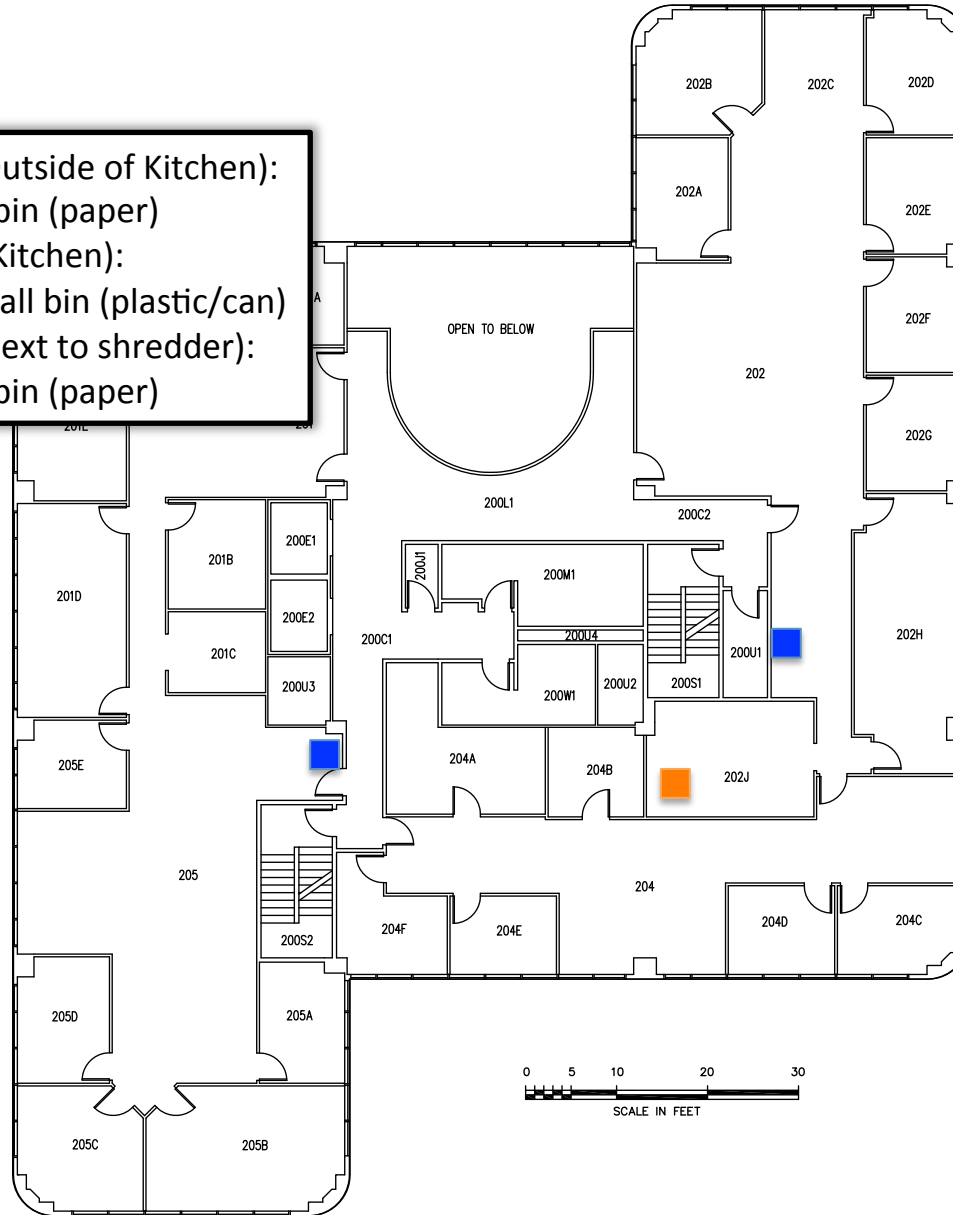

1st Floor Diplomacy Building

- 100L1** (Main Entrance):
2 x Medium bin (plastic/can)
- 101O** (Next to printer):
Large bin (paper)
- 101X** (Kitchen):
2 x Small bin (plastic/can)
- 101S** (Outside of 101R):
Large bin (paper)
- 105A** (Copy room):
Large bin (paper)
2 x Small box (plastic/can)

 = Mixed Paper Recycle Bin

 = Plastic and Can Recycle Bin

2nd Floor Diplomacy Building

202 (Outside of Kitchen):
Large bin (paper)
202J (Kitchen):
2 x Small bin (plastic/can)
205 (Next to shredder):
Large bin (paper)

 = Mixed Paper Recycle Bin

 = Plastic and Can Recycle Bin

3rd Floor Diplomacy Building

300L1 (Kitchen):
2 x Medium bin (plastic/can)
305B (Copy room)
Large bin (paper)
303I (Next to printer)
Large bin (paper)

 = Mixed Paper Recycle Bin

 = Plastic and Can Recycle Bin

5th Floor Diplomacy Building

- 501 (Under main desk):
Small bin (paper)
- 501 (Under printer):
Small bin (paper)
- 501F (Work Room):
Medium bin (paper)
Small bin (paper)
- 504 (Alcove):
Small bin (paper)
- 504 (next to printer):
Small bin (paper)
- 507L (Kitchen):
2 x Small bin (plastic/can)
- 507 (Under printer):
Small bin (paper)
- 500C1 (Next to elevators):
Large bin ()