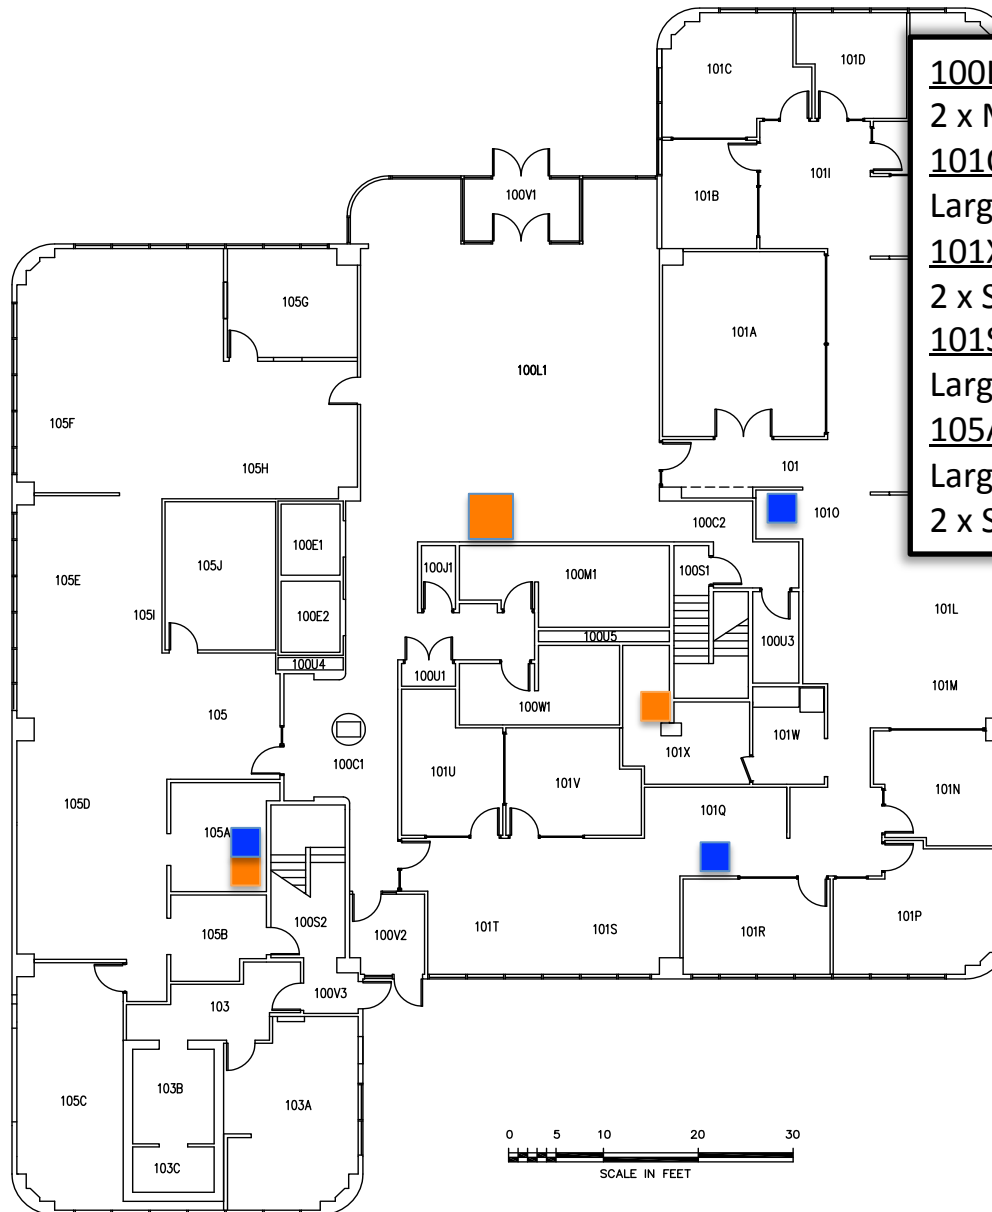

1st Floor Diplomacy Building

- 100L1** (Main Entrance):
2 x Medium bin (plastic/can)
- 101O** (Next to printer):
Large bin (paper)
- 101X** (Kitchen):
2 x Small bin (plastic/can)
- 101S** (Outside of 101R):
Large bin (paper)
- 105A** (Copy room):
Large bin (paper)
2 x Small box (plastic/can)

 = Mixed Paper Recycle Bin

 = Plastic and Can Recycle Bin

2nd Floor Diplomacy Building

202 (Outside of Kitchen):
Large bin (paper)
202J (Kitchen):
2 x Small bin (plastic/can)
205 (Next to shredder):
Large bin (paper)

 = Mixed Paper Recycle Bin

 = Plastic and Can Recycle Bin

3rd Floor Diplomacy Building

300L1 (Kitchen):
2 x Medium bin (plastic/can)
305B (Copy room)
Large bin (paper)
303I (Next to printer)
Large bin (paper)

 = Mixed Paper Recycle Bin

 = Plastic and Can Recycle Bin

5th Floor Diplomacy Building

- 501 (Under main desk):
Small bin (paper)
- 501 (Under printer):
Small bin (paper)
- 501F (Work Room):
Medium bin (paper)
Small bin (paper)
- 504 (Alcove):
Small bin (paper)
- 504 (next to printer):
Small bin (paper)
- 507L (Kitchen):
2 x Small bin (plastic/can)
- 507 (Under printer):
Small bin (paper)
- 500C1 (Next to elevators):
Large bin ()