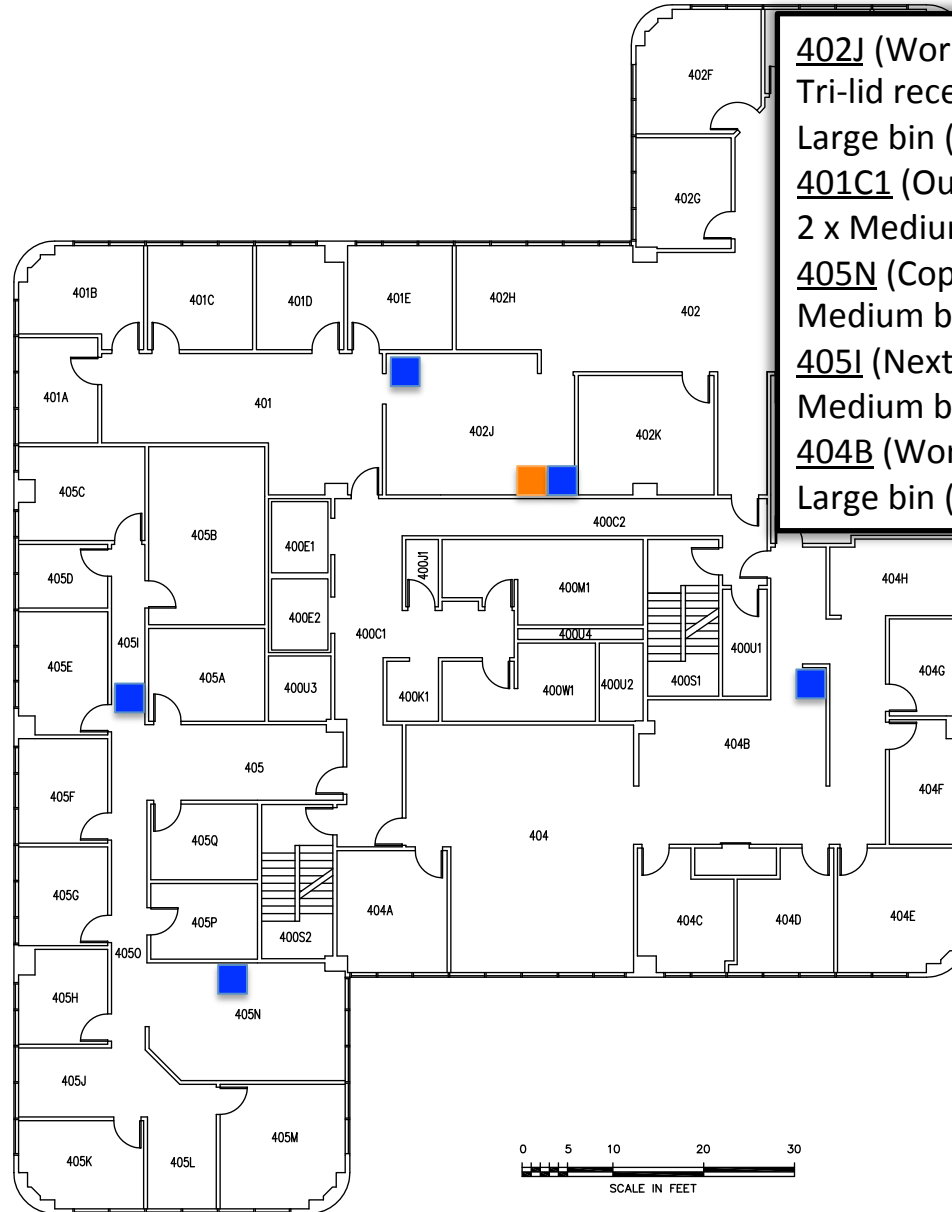

1st Floor Diplomacy Building

- 100L1** (Main Entrance):
2 x Medium bin (plastic/can)
- 101O** (Next to printer):
Large bin (paper)
- 101X** (Kitchen):
2 x Small bin (plastic/can)
- 101S** (Outside of 101R):
Large bin (paper)
- 105A** (Copy room):
Large bin (paper)
2 x Small box (plastic/can)

 = Mixed Paper Recycle Bin

 = Plastic and Can Recycle Bin

3rd Floor Diplomacy Building

300L1 (Kitchen):
2 x Medium bin (plastic/can)
305B (Copy room)
Large bin (paper)
303I (Next to printer)
Large bin (paper)

 = Mixed Paper Recycle Bin

 = Plastic and Can Recycle Bin

4th Floor Diplomacy Building

- 402J (Work room):
Tri-lid receptacle (paper/plastic/can)
Large bin (paper)
- 401C1 (Outside of 404):
2 x Medium bin (plastic/can)
- 405N (Copy room):
Medium bin (paper)
- 405I (Next to printer):
Medium bin (paper)
- 404B (Work room)
Large bin (paper)

 = Mixed Paper Recycle Bin

 = Plastic and Can Recycle Bin

5th Floor Diplomacy Building

- 501 (Under main desk):
Small bin (paper)
- 501 (Under printer):
Small bin (paper)
- 501F (Work Room):
Medium bin (paper)
Small bin (paper)
- 504 (Alcove):
Small bin (paper)
- 504 (next to printer):
Small bin (paper)
- 507L (Kitchen):
2 x Small bin (plastic/can)
- 507 (Under printer):
Small bin (paper)
- 500C1 (Next to elevators):
Large bin ()