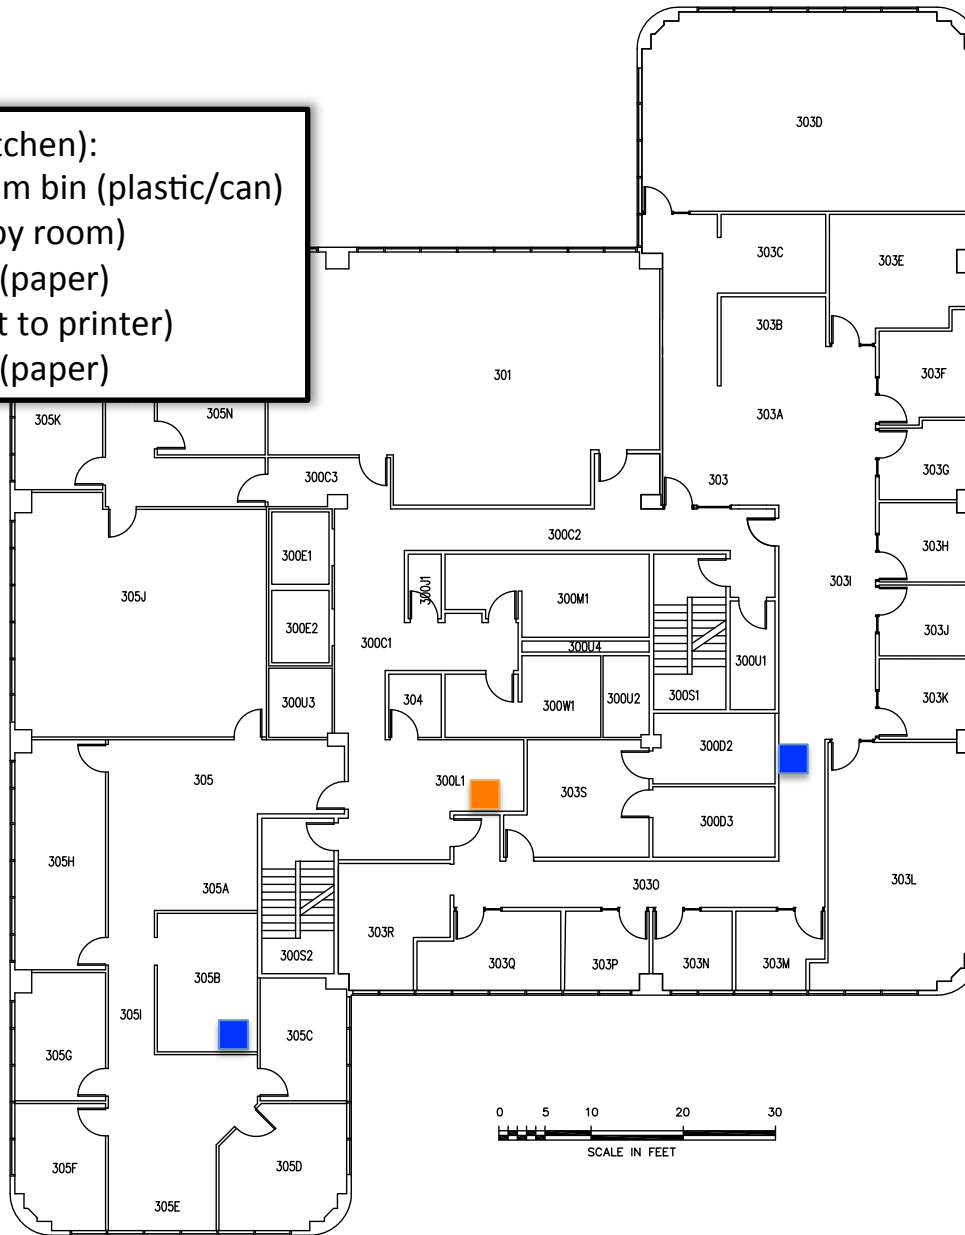

1st Floor Diplomacy Building

- 100L1** (Main Entrance):
2 x Medium bin (plastic/can)
- 101O** (Next to printer):
Large bin (paper)
- 101X** (Kitchen):
2 x Small bin (plastic/can)
- 101S** (Outside of 101R):
Large bin (paper)
- 105A** (Copy room):
Large bin (paper)
2 x Small box (plastic/can)

 = Mixed Paper Recycle Bin

 = Plastic and Can Recycle Bin

2nd Floor Diplomacy Building

202 (Outside of Kitchen):
Large bin (paper)
202J (Kitchen):
2 x Small bin (plastic/can)
205 (Next to shredder):
Large bin (paper)

 = Mixed Paper Recycle Bin

 = Plastic and Can Recycle Bin

3rd Floor Diplomacy Building

300L1 (Kitchen):
2 x Medium bin (plastic/can)
305B (Copy room)
Large bin (paper)
303I (Next to printer)
Large bin (paper)

 = Mixed Paper Recycle Bin

 = Plastic and Can Recycle Bin

4th Floor Diplomacy Building

- 402J (Work room):
Tri-lid receptacle (paper/plastic/can)
Large bin (paper)
- 401C1 (Outside of 404):
2 x Medium bin (plastic/can)
- 405N (Copy room):
Medium bin (paper)
- 405I (Next to printer):
Medium bin (paper)
- 404B (Work room)
Large bin (paper)