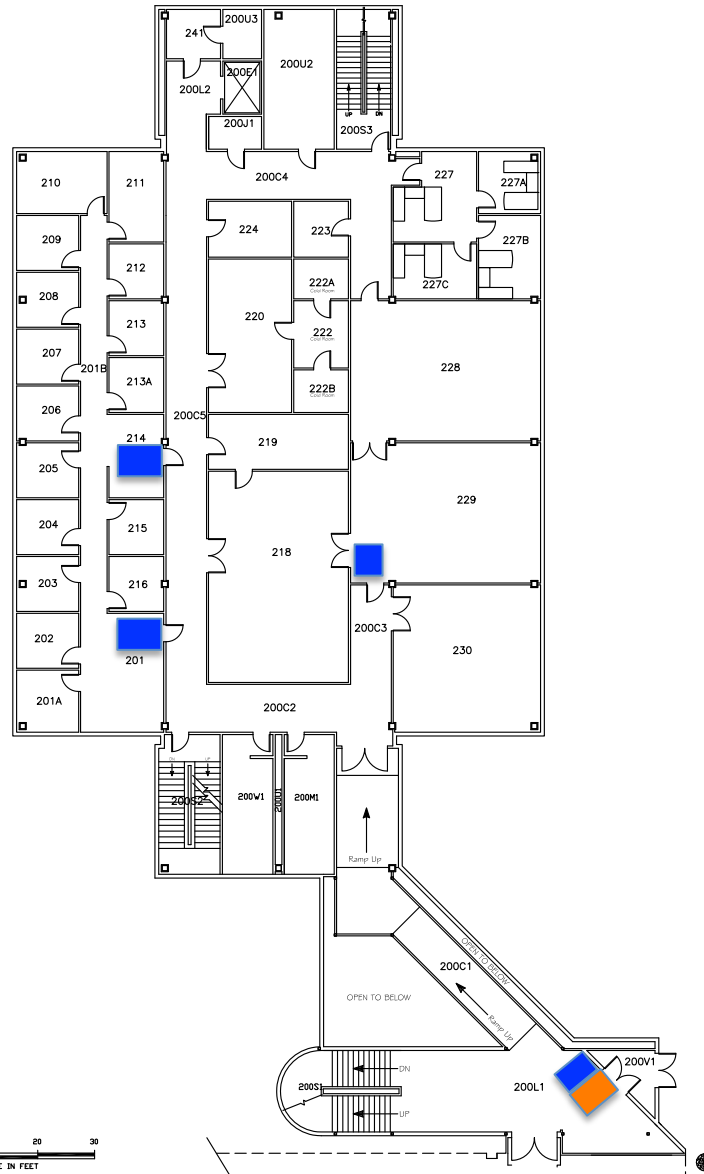

2nd Floor Engineering Building

- 200L1 (East Entry):
 - Large wooden bin (paper)
 - Large green bin (plastic)
 - Medium green bin (can)
- 229 (Computer Lab):
 - Large bin (paper)
- 201 (Entry):
 - Large bin (paper)
- 214 (Break room):
 - Medium bin (paper)

 = Mixed Paper Recycle Bin

 = Plastic and Can Recycle Bin

3rd Floor Engineering Building

314 (Copy Room):
Large bin (paper)
300C4 (In front of 333):
Medium bin (paper)
300C4 (In Hallway):
2 x Medium bin (plastic/can)