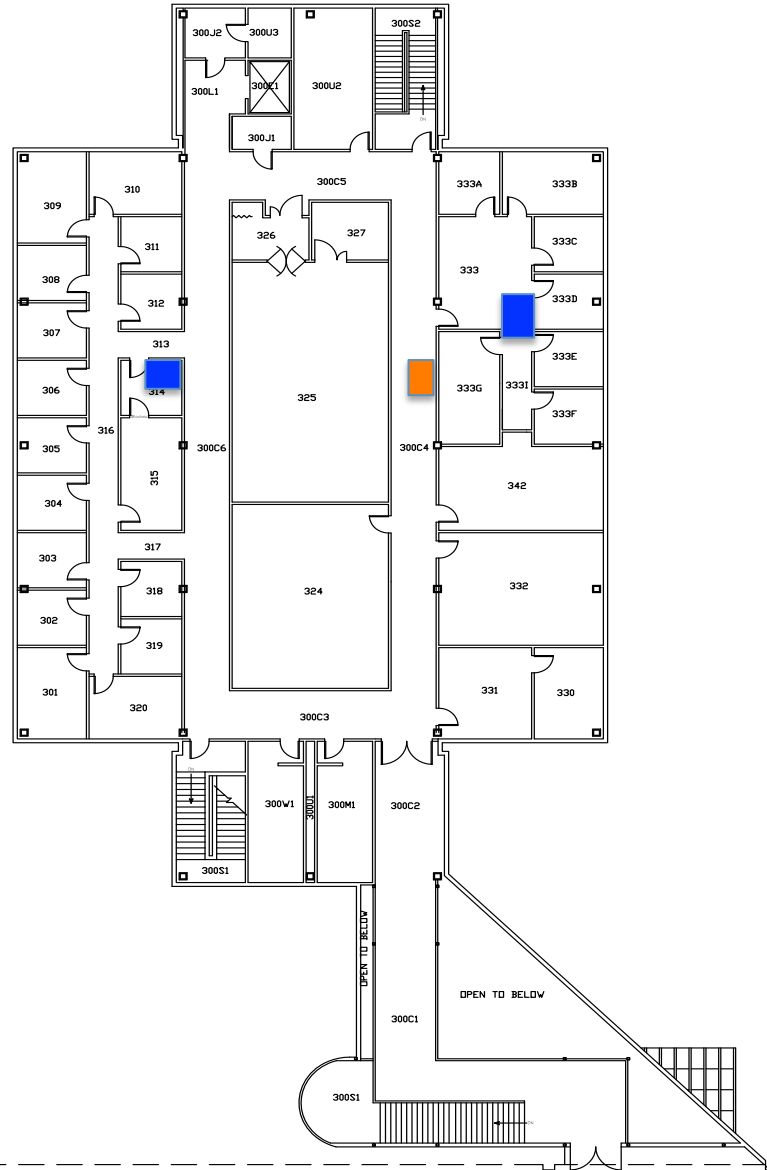

2nd Floor Engineering Building

- 200L1 (East Entry):
 - Large wooden bin (paper)
 - Large green bin (plastic)
 - Medium green bin (can)
- 229 (Computer Lab):
 - Large bin (paper)
- 201 (Entry):
 - Large bin (paper)
- 214 (Break room):
 - Medium bin (paper)

 = Mixed Paper Recycle Bin

 = Plastic and Can Recycle Bin

3rd Floor Engineering Building

314 (Copy Room):
Large bin (paper)
300C4 (In front of 333):
Medium bin (paper)
300C4 (In Hallway):
2 x Medium bin (plastic/can)