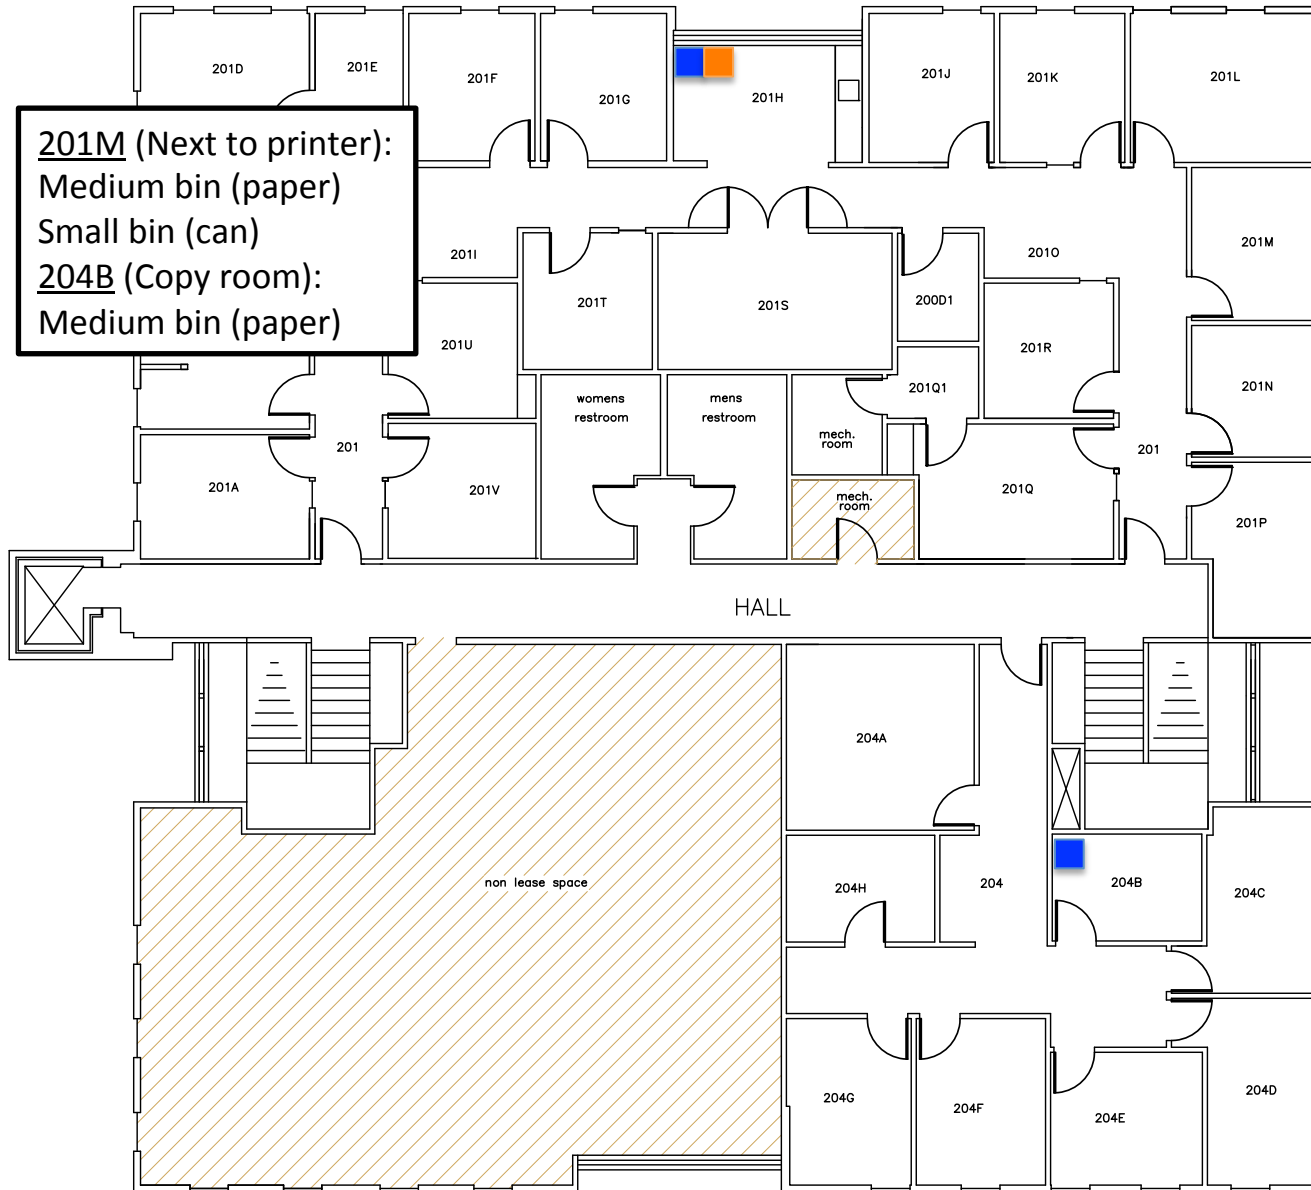

1st Floor Gambell Professional Building

103 (Outside of kitchen):
Large bin (paper)

 = Mixed Paper Recycle Bin

2nd Floor Gambell Professional Building

201M (Next to printer):
Medium bin (paper)
Small bin (can)
204B (Copy room):
Medium bin (paper)

 = Mixed Paper Recycle Bin

 = Plastic and Can Recycle Bin